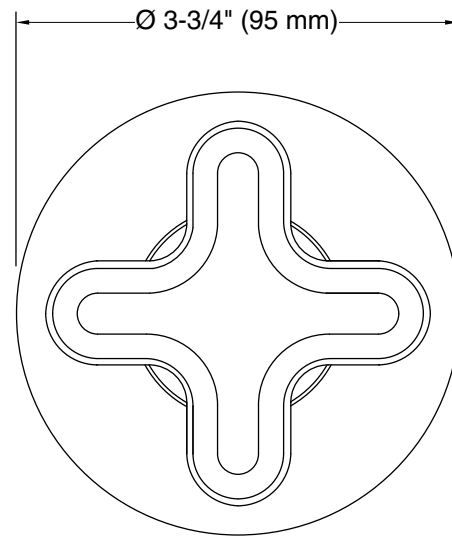

KALLISTA®

002™ by KALLISTA
002™ Volume Control Trim, Zebra Jasper
P32710-JST

Technical Information

All product dimensions are nominal.

Drain included: No

Notes

Install this product according to the installation instructions.

ADA, OBC, CSA B651 compliant when installed to the specific requirements of these regulations.