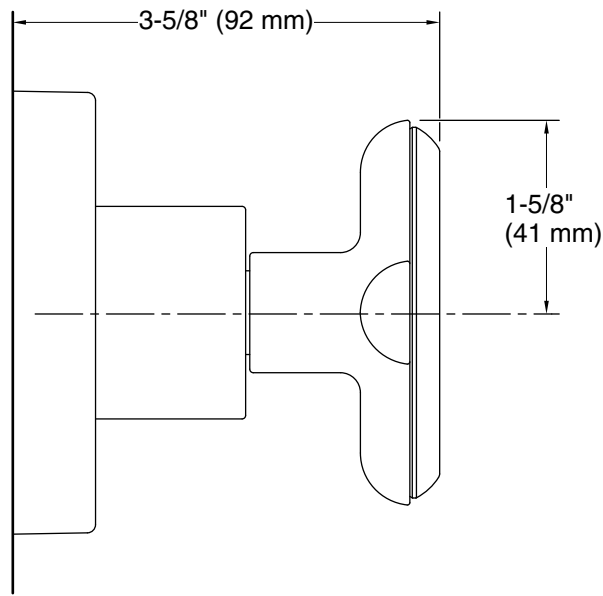

KALLISTA®

002™ by KALLISTA
002™ Volume Control Trim, Zebra Jasper
P32710-JST

Technical Information

All product dimensions are nominal.

Drain included: No

Notes

Install this product according to the installation instructions.

ADA, OBC, CSA B651 compliant when installed to the specific requirements of these regulations.