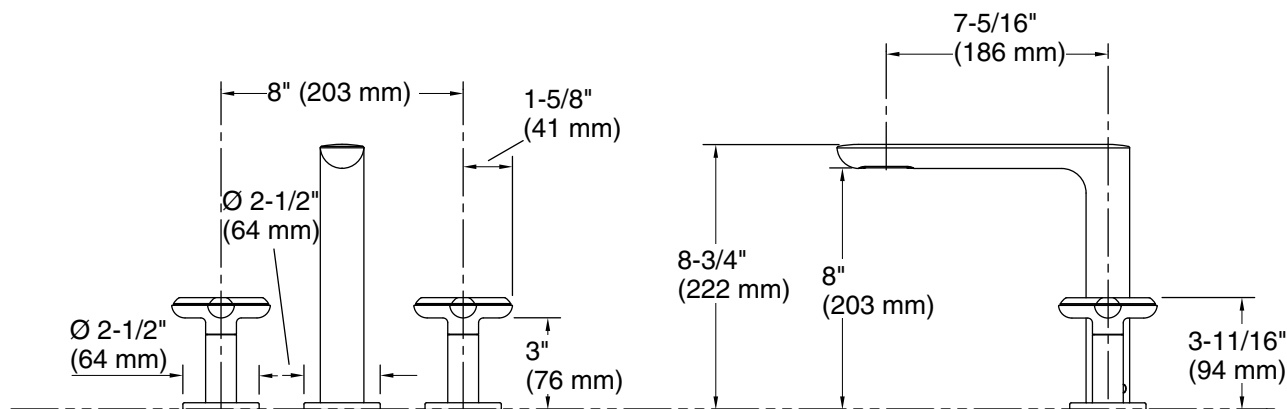

KALLISTA®

002™ by KALLISTA 002™ Deck-Mount Bath Faucet, Zebra Jasper P32711-JST

Features

- High-quality metal construction for durability and reliability
- Spout reach is 7-5/16" (186 mm)
- Required rough-in sold separately
- Widespread bath faucet for 8" – 16" (203 – 406 mm) centers

Technical Information

All product dimensions are nominal.

Faucet flow rate: 7 gal/min (26.5 l/min)

Drain included: No

Spout:

Spout reach: $7\text{-}5/16\text{'}$ (186 mm)

Notes

Install this product according to the installation instructions.