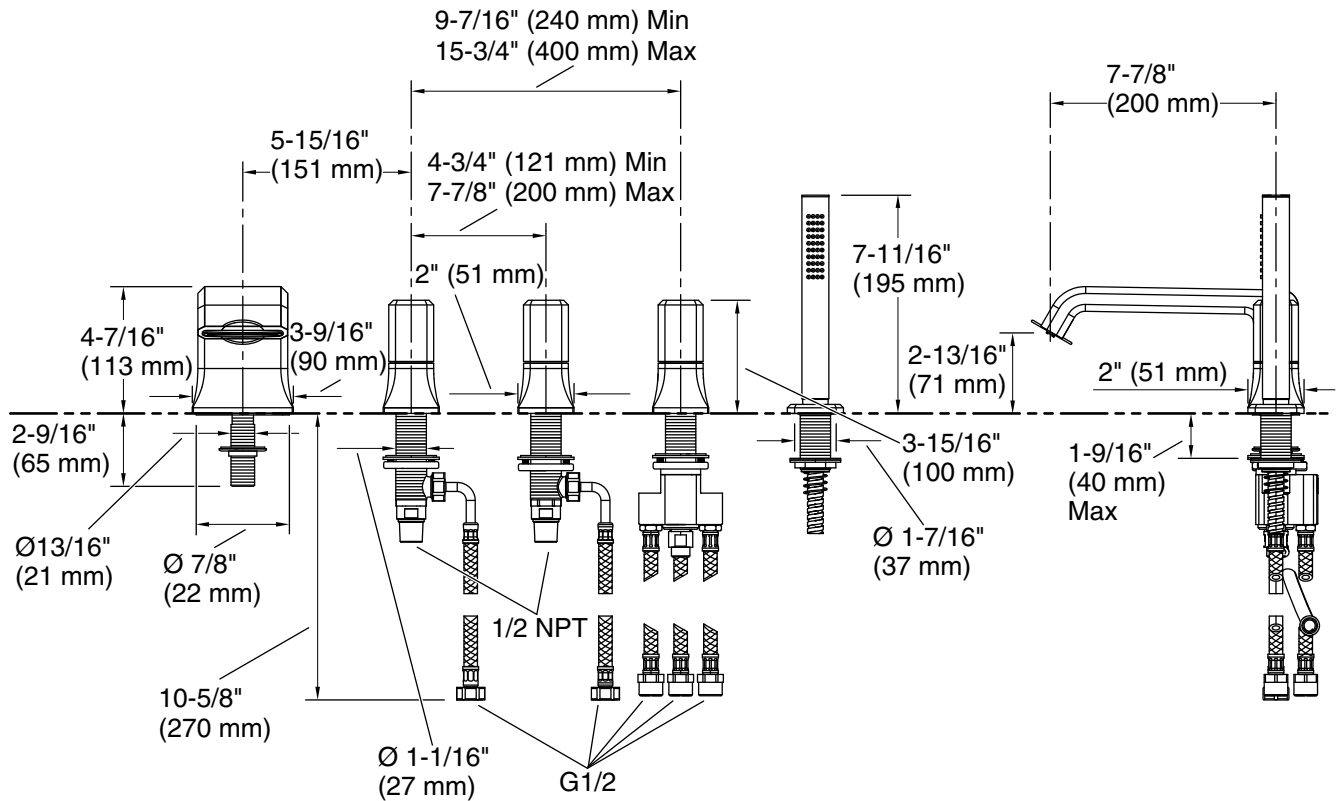

KALLISTA

Bezel™ by CRISTINA Rubinetterie Bezel™ Deckmount Bath Faucet with Handshower and Diverter, Guatemala Stone Handles P32712-GTM

Technical Information

All product dimensions are nominal.

Drain included: No

Spout:

Spout reach: 7-7/8" (200 mm)

Handshower rated max flow: 1.75 gal/min (6.6 l/min)

Notes

Install this product according to the installation instructions.