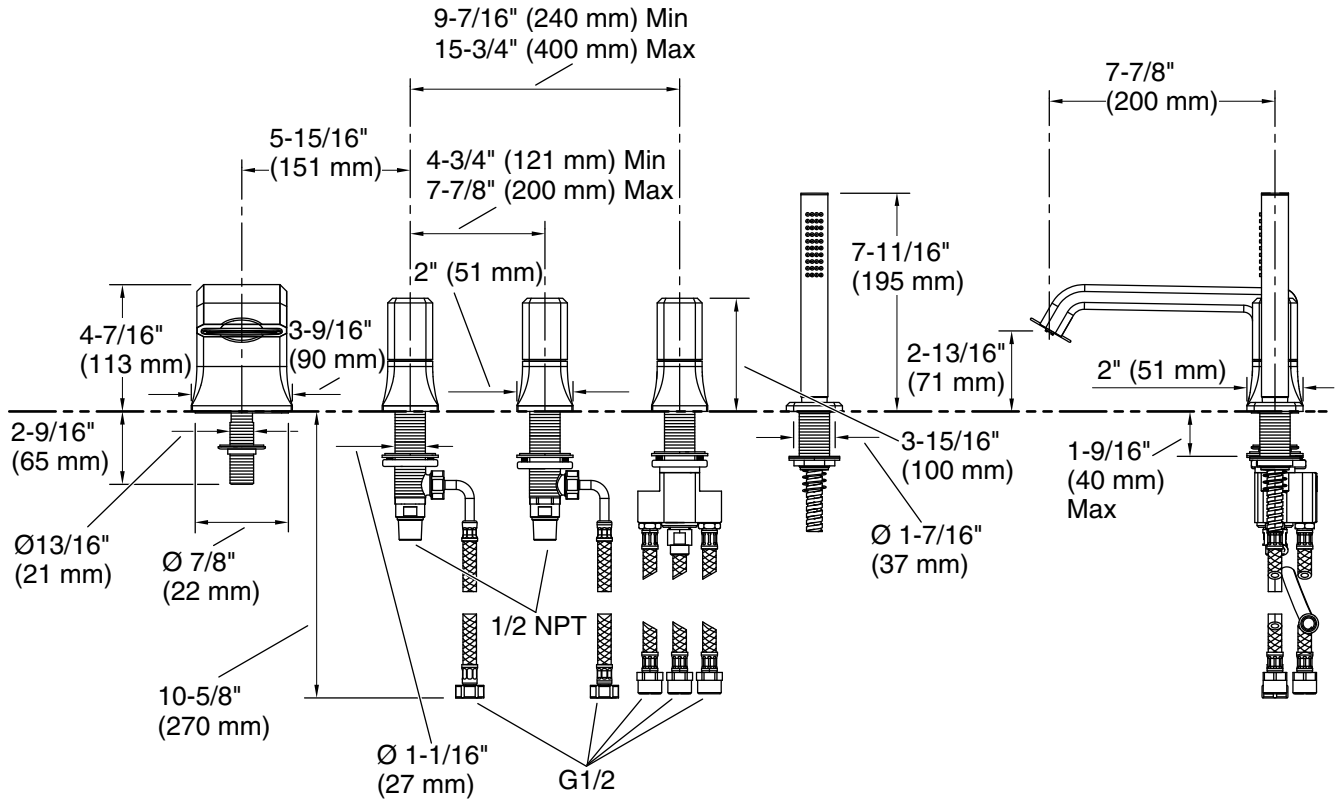

KALLISTA®

Bezel™ by CRISTINA Rubinetteria Bezel™ Deckmount Bath Faucet with Handshower and Diverter, Nero Marquina Handles P32712-NM

Features

- High-quality solid-brass construction for durability and reliability
- Italian natural stone handles
- Faceted knob handle design with precision alignment
- Includes handshower and diverter
- Spout reach is 7-7/8" (200 mm)
- Includes integral valve
- 1.75 gpm (6.6 lpm) handshower flow rate

Recommended Products/Accessories

- P32742-00 Bezel™ 18" Towel Bar
- P32743-00 Bezel™ 24" Towel Bar
- P32745-00 Bezel™ Robe Hook
- P50045-00 Large Rectangular Bathtub

Codes/Standards

ASME A112.18.1/CSA B125.1
DOE - Energy Policy Act 1992
California Energy Commission (CEC)

KALLISTA

Bezel™ by CRISTINA Rubinetterie Bezel™ Deckmount Bath Faucet with Handshower and Diverter, Nero Marquina Handles P32712-NM

Technical Information

All product dimensions are nominal.

Drain included: No

Spout:

Spout reach: 7-7/8" (200 mm)

Handshower rated max flow: 1.75 gal/min (6.6 l/min)

Notes

Install this product according to the installation instructions.