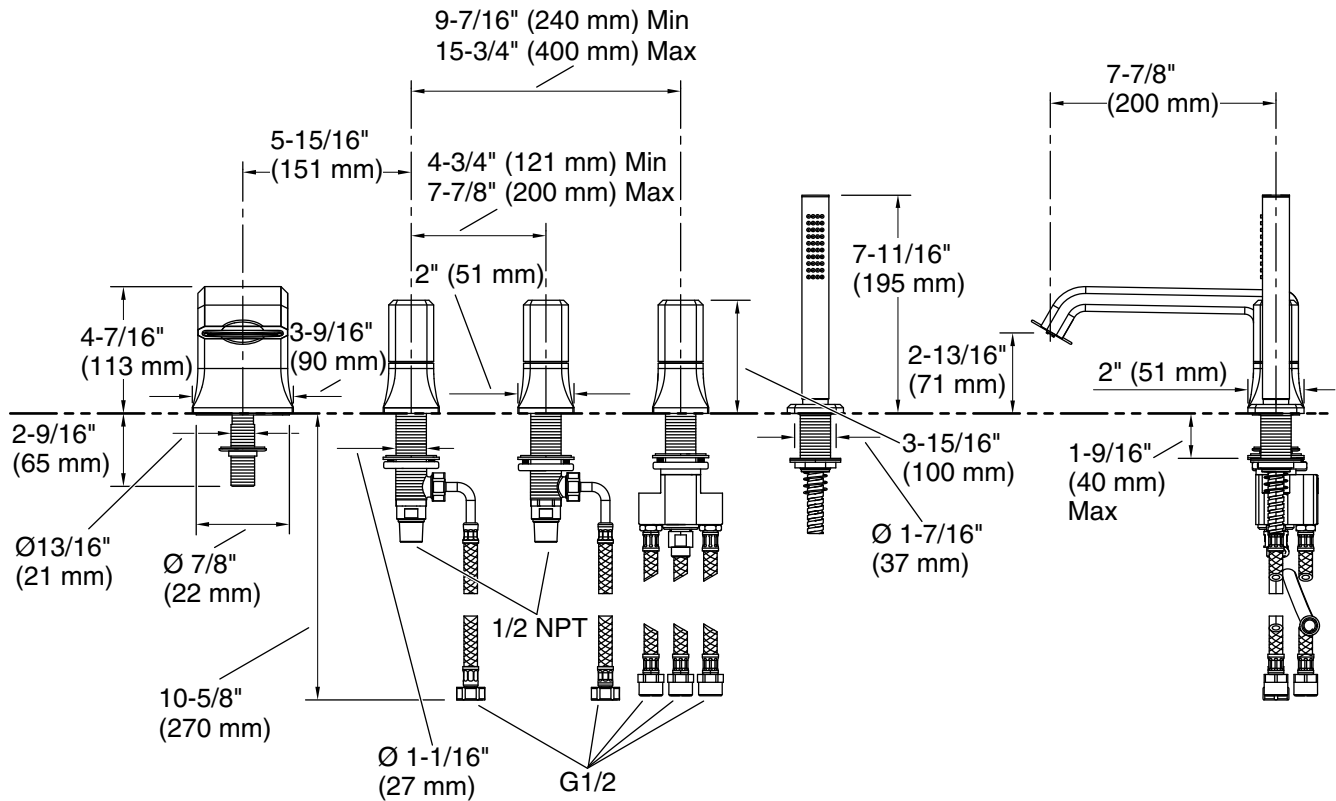

KALLISTA

Bezel™ by CRISTINA Rubinetterie Bezel™ Deckmount Bath Faucet with Handshower and Diverter, White Carrara Handles P32712-WC

Technical Information

All product dimensions are nominal.

Spout:

Spout reach: 7-7/8" (200 mm)

Handshower rated max flow: 1.75 gal/min (6.6 l/min)

Notes

Install this product according to the installation instructions.