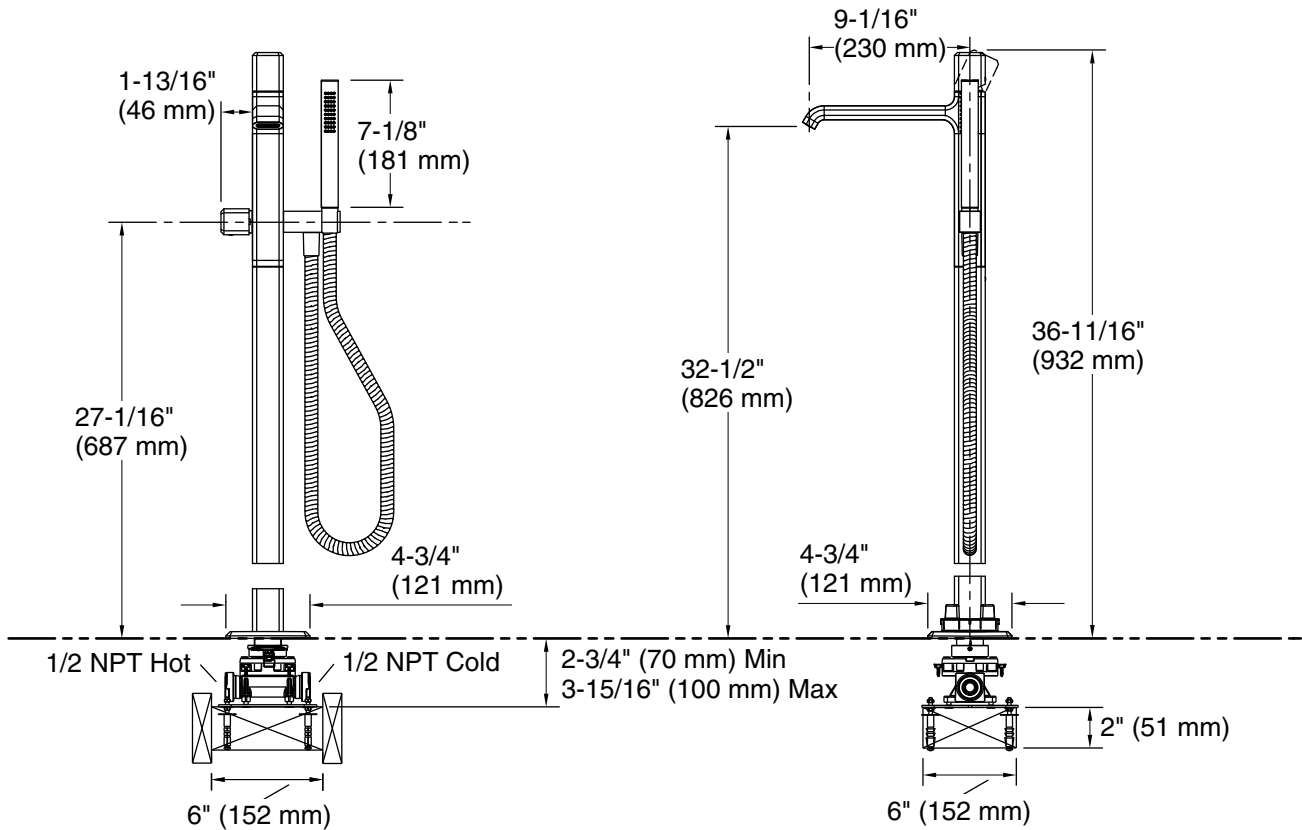

### Features

- High-quality solid-brass construction for durability and reliability
- Italian natural stone handle
- Faceted knob handle design with precision alignment
- Dual valve platform allows for simultaneous actuation of spout and handshower as desired
- Floor-mount, single hole installation
- 36-11/16" (932 mm) total height
- 32-1/2" (826 mm) spout height
- 9-1/16" (230 mm) spout reach
- Includes handshower
- Required rough-in sold separately
- 1.75 gpm (6.6 lpm) handshower flow rate

### Technical Information

All product dimensions are nominal.

Faucet flow rate: 5 gal/min (18.9 l/min)

Drain included: No

Spout:

Spout reach: 9-1/16" (230 mm)

Handshower rated max flow: 1.75 gal/min (6.6 l/min)