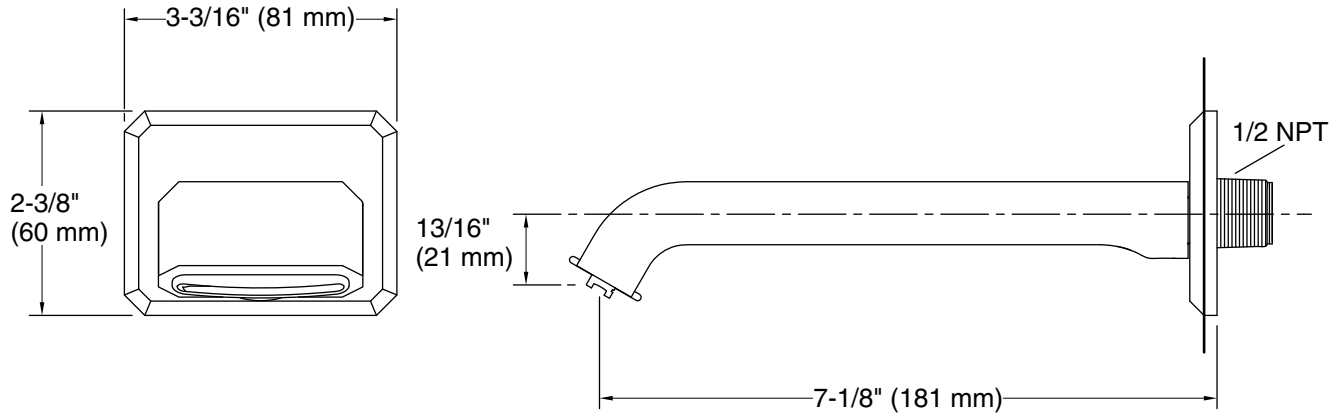

KALLISTA®

Bezel™ by CRISTINA Rubinetteria Bezel™ Wall Mount Bath Spout P32714-00

Features

- High-quality solid-brass construction for durability and reliability
- Spout reach is 7-1/8" (181 mm)
- 1/2" NPT connection

KALLISTA®

Bezel™ by CRISTINA Rubinetterie
Bezel™ Wall Mount Bath Spout
P32714-00

Technical Information

All product dimensions are nominal.

Drain included: No

Spout:

Spout reach: 7-1/8" (181 mm)

Notes