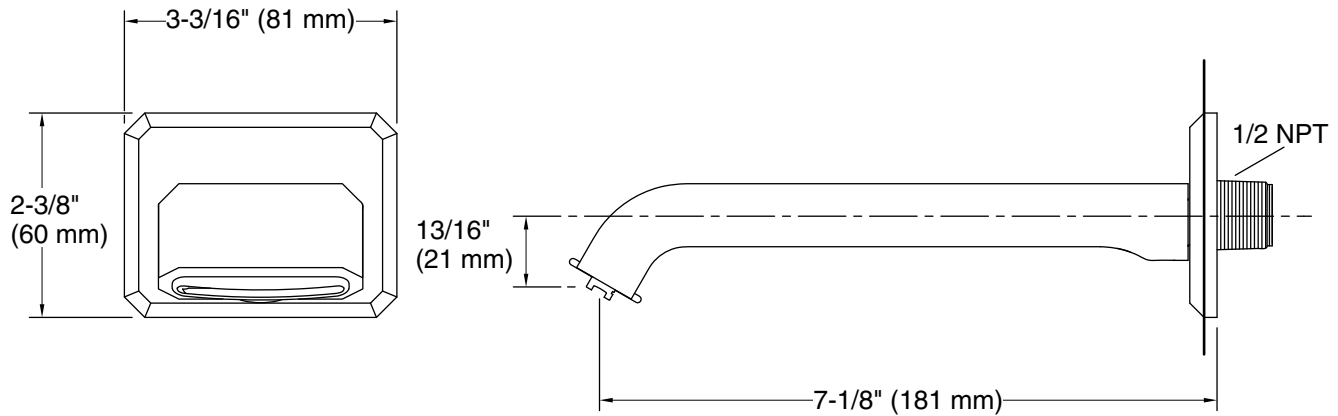

KALLISTA®

Bezel™ by CRISTINA Rubinetteria Bezel™ Wall Mount Bath Spout P32714-00

Features

- High-quality solid-brass construction for durability and reliability
- Spout reach is 7-1/8" (181 mm)
- 1/2" NPT connection

KALLISTA®

Bezel™ by CRISTINA RubINETterie
Bezel™ Wall Mount Bath Spout
P32714-00

Technical Information

All product dimensions are nominal.

Spout:

Spout reach: 7-1/8" (181 mm)

Notes

Install this product according to the installation instructions.