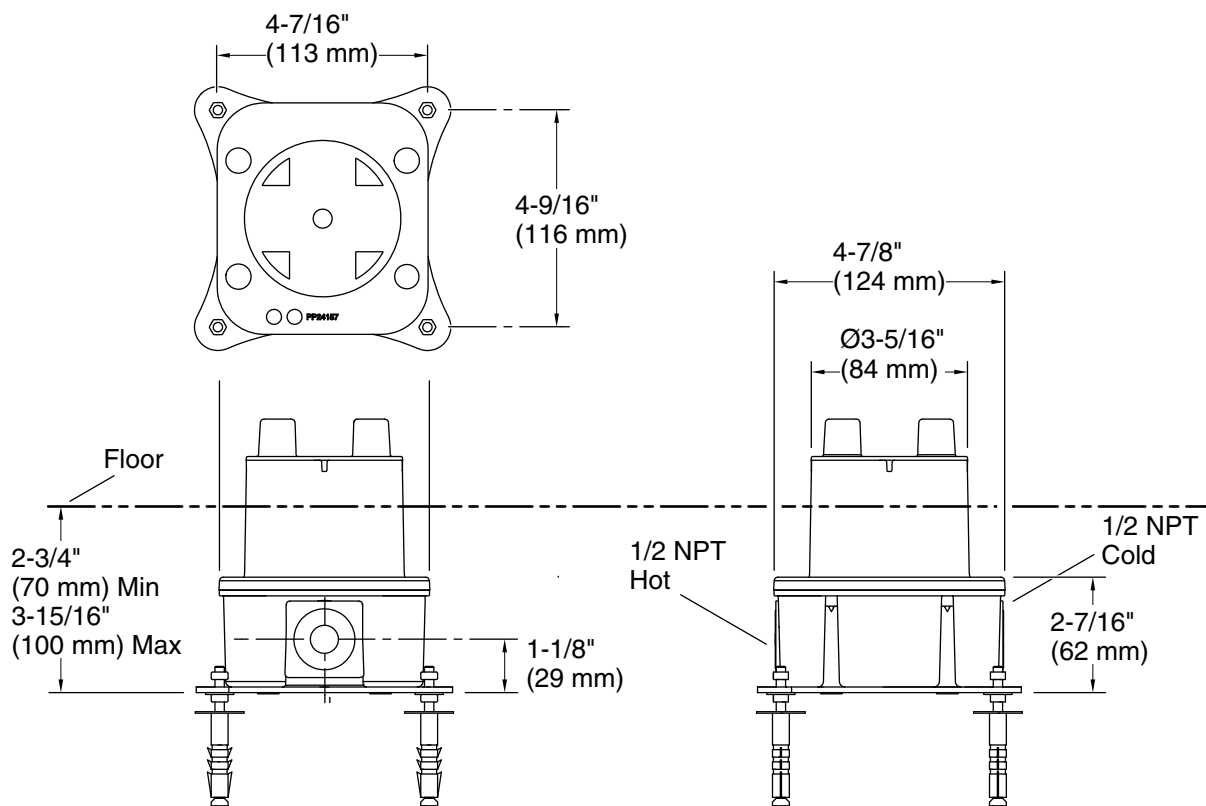

Features

- Floor-mount installation
- Brass valve body
- 1/2" NPT connection

Recommended Products/Accessories

- P32713-00 Bezel™ Freestanding Bath Faucet with Handshower
- P32713-GTM Bezel™ Freestanding Bath Faucet with Handshower, Guatemala Stone Handle
- P32713-NM Bezel™ Freestanding Bath Faucet with Handshower, Nero Marquina Handle
- P32713-WC Bezel™ Freestanding Bath Faucet with Handshower, White Carrara Handle
- P33170-00 Bezel™ Floormount Single Control Sink Faucet
- P33170-GTM Bezel™ Floormount Single Control Sink Faucet, Guatemala Stone Handle
- P33170-NM Bezel™ Floormount Single Control Sink Faucet, Nero Marquina Handle
- P33170-WC Bezel™ Floormount Single Control Sink Faucet, White Carrara Handle

Codes/Standards

- ASME A112.18.1/CSA B125.1
- NSF/ANSI/CAN 61
- NSF/ANSI/CAN 372

KALLISTA® Five-Year Limited Warranty

See website for detailed warranty information.

Technical Information

All product dimensions are nominal.

Drain included: No

Notes

Install this product according to the installation instructions.