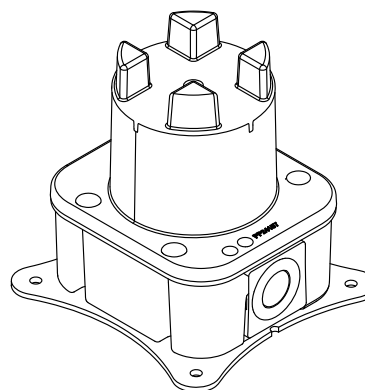

Features

- Floor-mount installation
- Brass valve body
- 1/2" NPT connection

Recommended Products/Accessories

- P32713-00 Bezel™ Freestanding Bath Faucet with Handshower
- P32713-GTM Bezel™ Freestanding Bath Faucet with Handshower, Guatemala Stone Handle
- P32713-NM Bezel™ Freestanding Bath Faucet with Handshower, Nero Marquina Handle
- P32713-WC Bezel™ Freestanding Bath Faucet with Handshower, White Carrara Handle
- P33170-00 Bezel™ Floormount Single Control Sink Faucet
- P33170-GTM Bezel™ Floormount Single Control Sink Faucet, Guatemala Stone Handle
- P33170-NM Bezel™ Floormount Single Control Sink Faucet, Nero Marquina Handle
- P33170-WC Bezel™ Floormount Single Control Sink Faucet, White Carrara Handle

Codes/Standards

- ASME A112.18.1/CSA B125.1
- NSF/ANSI/CAN 61
- NSF/ANSI/CAN 372

KALLISTA® Five-Year Limited Warranty

See website for detailed warranty information.

Technical Information

All product dimensions are nominal.