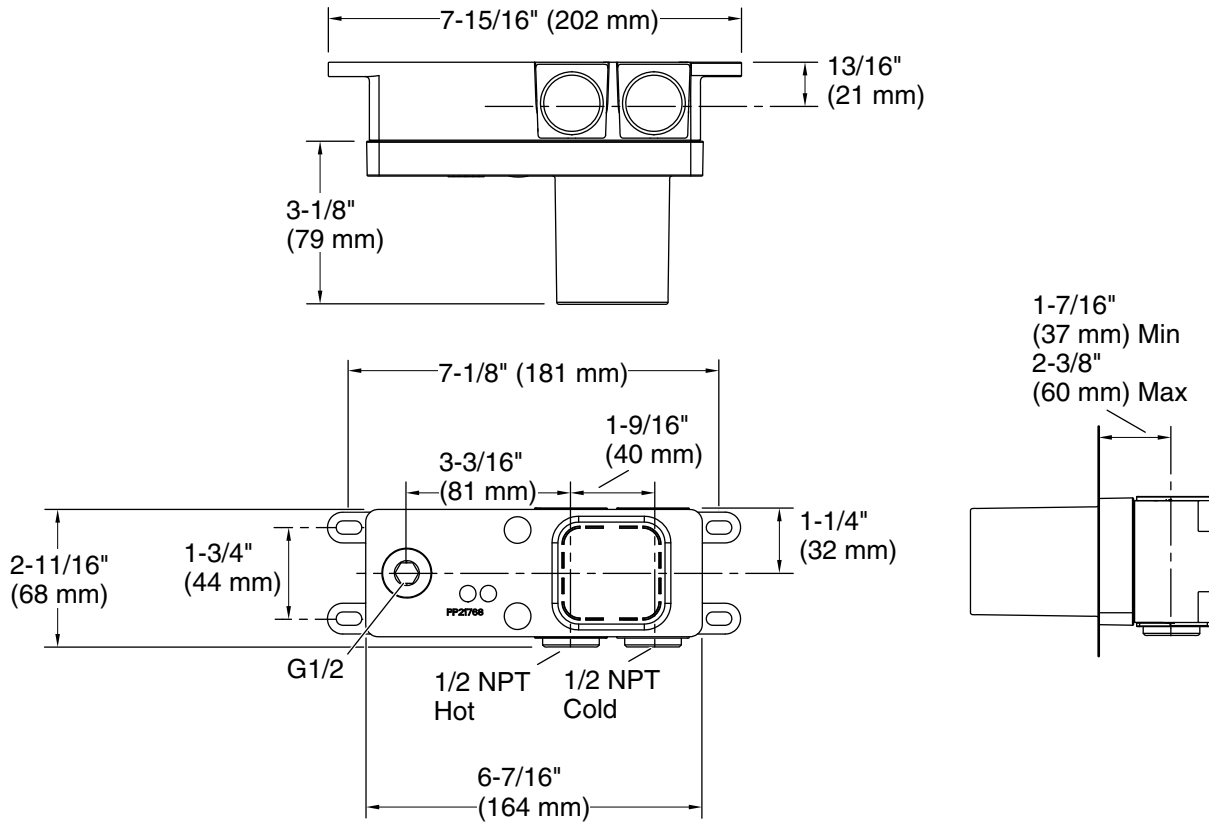

Features

- Wall-mount installation
- Brass valve body
- 1/2" NPT connection

Recommended Products/Accessories

- P33166-00 Bezel™ Wall Mount Single Control Sink Faucet
- P33166-GTM Bezel™ Wall Mount Single Control Sink Faucet, Guatemala Stone Handle
- P33166-NM Bezel™ Wall Mount Single Control Sink Faucet, Nero Marquina Handle
- P33166-WC Bezel™ Wall Mount Single Control Sink Faucet, White Carrara Handle
- P33167-00 Bezel™ Wall Mount Single Control Sink Faucet, Elongated Spout
- P33167-GTM Bezel™ Wall Mount Single Control Sink Faucet, Elongated Spout, Guatemala Stone Handle
- P33167-NM Bezel™ Wall Mount Single Control Sink Faucet, Elongated Spout, Nero Marquina Handle
- P33167-WC Bezel™ Wall Mount Single Control Sink Faucet, Elongated Spout, White Carrara Handle

Codes/Standards

- ASME A112.18.1/CSA B125.1
- NSF/ANSI/CAN 61
- NSF/ANSI/CAN 372

KALLISTA® Five-Year Limited Warranty

See website for detailed warranty information.

Technical Information

All product dimensions are nominal.

Drain included: No

Notes

Install this product according to the installation instructions.