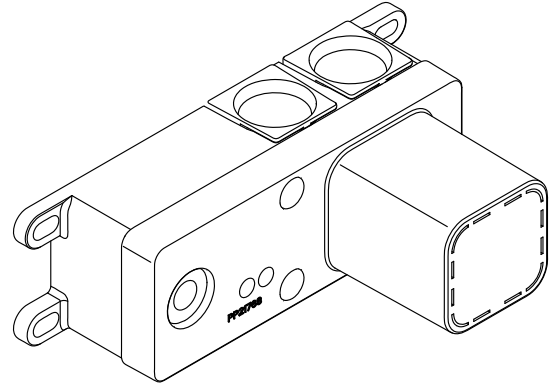

Features

- Wall-mount installation
- Brass valve body
- 1/2" NPT connection

Recommended Products/Accessories

- P33166-00 Bezel™ Wall Mount Single Control Sink Faucet
- P33166-GTM Bezel™ Wall Mount Single Control Sink Faucet, Guatemala Stone Handle
- P33166-NM Bezel™ Wall Mount Single Control Sink Faucet, Nero Marquina Handle
- P33166-WC Bezel™ Wall Mount Single Control Sink Faucet, White Carrara Handle
- P33167-00 Bezel™ Wall Mount Single Control Sink Faucet, Elongated Spout
- P33167-GTM Bezel™ Wall Mount Single Control Sink Faucet, Elongated Spout, Guatemala Stone Handle
- P33167-NM Bezel™ Wall Mount Single Control Sink Faucet, Elongated Spout, Nero Marquina Handle
- P33167-WC Bezel™ Wall Mount Single Control Sink Faucet, Elongated Spout, White Carrara Handle