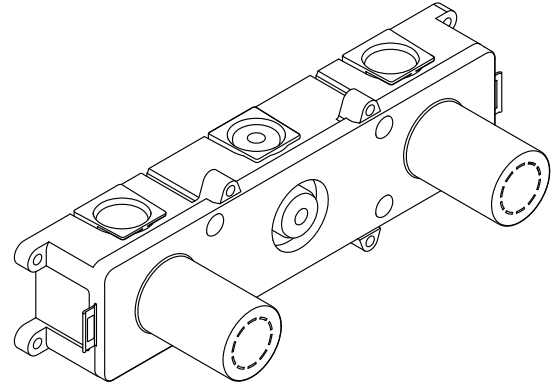

KALLISTA®

Foundations by KALLISTA Wallmount Widespread Rough In P32717-00

Features

- Wall-mount installation
- Brass valve body
- 1/2" NPT connection

Recommended Products/Accessories

- P33168-00 Bezel™ Wall Mount Widespread Sink Faucet
- P33168-GTM Bezel™ Wall Mount Widespread Sink Faucet, Guatemala Stone Handles
- P33168-NM Bezel™ Wall Mount Widespread Sink Faucet, Nero Marquina Handles
- P33168-WC Bezel™ Wall Mount Widespread Sink Faucet, White Carrara Handles
- P33353-LV Aileron™ Wall Mount Widespread Sink Faucet
- P33169-00 Bezel™ Wall Mount Widespread Sink Faucet, Elongated Spout
- P33169-GTM Bezel™ Wall Mount Widespread Sink Faucet, Elongated Spout, Guatemala Stone Handles
- P33169-NM Bezel™ Wall Mount Widespread Sink Faucet, Elongated Spout, Nero Marquina Handles
- P33169-WC Bezel™ Wall Mount Widespread Sink Faucet, Elongated Spout, White Carrara Handles