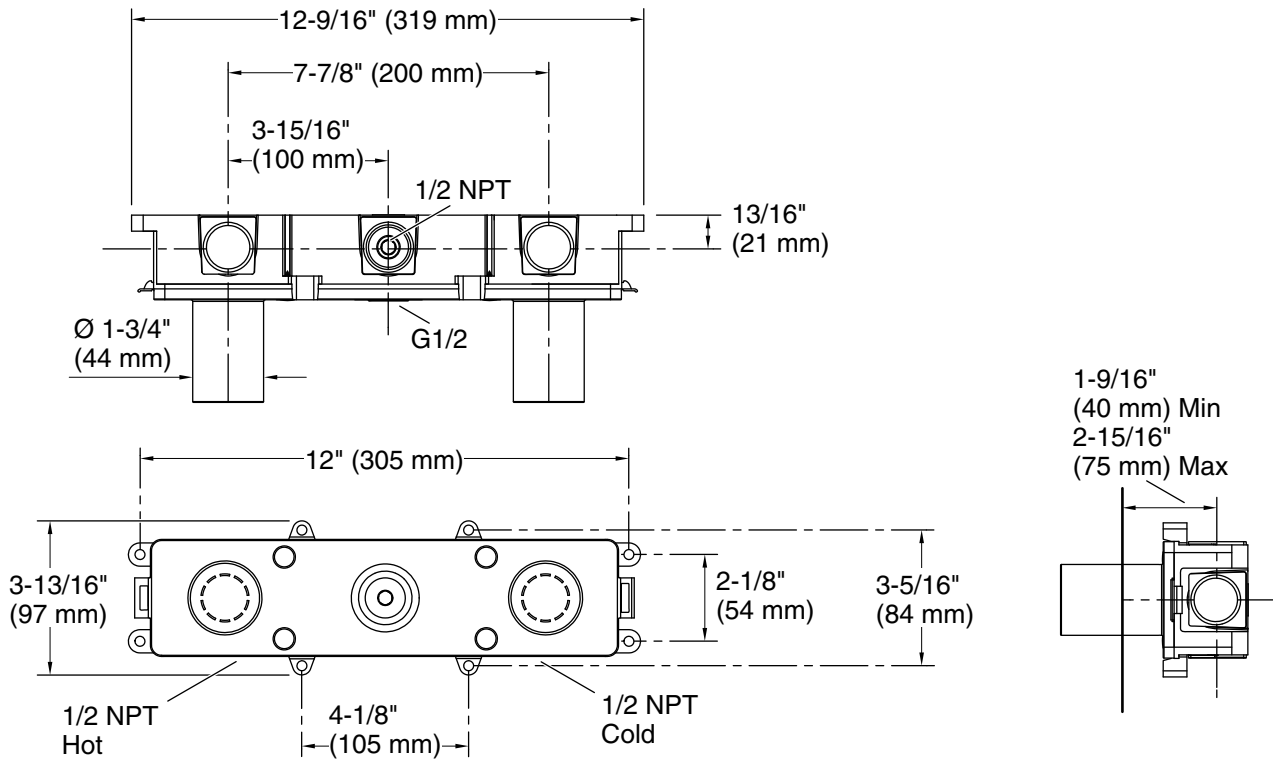

KALLISTA®

Foundations by KALLISTA Wallmount Widespread Rough In P32717-00

Features

- Wall-mount installation
- Brass valve body
- 1/2" NPT connection

Recommended Products/Accessories

- P33168-00 Bezel™ Wall Mount Widespread Sink Faucet
- P33168-GTM Bezel™ Wall Mount Widespread Sink Faucet, Guatemala Stone Handles
- P33168-NM Bezel™ Wall Mount Widespread Sink Faucet, Nero Marquina Handles
- P33168-WC Bezel™ Wall Mount Widespread Sink Faucet, White Carrara Handles
- P33353-LV Aileron™ Wall Mount Widespread Sink Faucet
- P33169-00 Bezel™ Wall Mount Widespread Sink Faucet, Elongated Spout
- P33169-GTM Bezel™ Wall Mount Widespread Sink Faucet, Elongated Spout, Guatemala Stone Handles
- P33169-NM Bezel™ Wall Mount Widespread Sink Faucet, Elongated Spout, Nero Marquina Handles
- P33169-WC Bezel™ Wall Mount Widespread Sink Faucet, Elongated Spout, White Carrara Handles

Codes/Standards

- ASME A112.18.1/CSA B125.1
- NSF/ANSI/CAN 61
- NSF/ANSI/CAN 372

KALLISTA® Five-Year Limited Warranty

See website for detailed warranty information.

Technical Information
 All product dimensions are nominal.
 Drain included: No