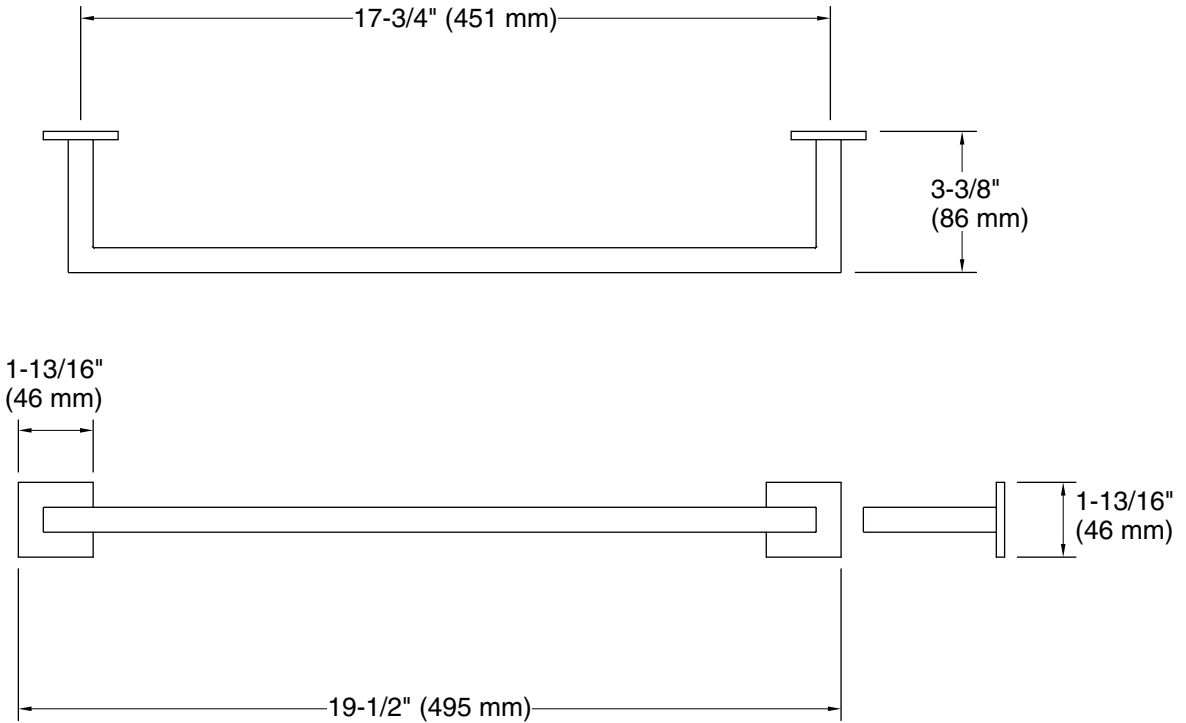

KALLISTA®

Bezel™ by CRISTINA Rubinetterie

Bezel™ 18" Towel Bar

P32742-00

Technical Information

All product dimensions are nominal.

Material: Brass

Notes