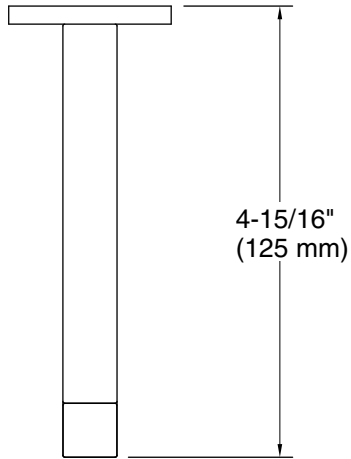

KALLISTA[®]

Bezel[™] by CRISTINA Rubinetterie
Bezel[™] Toilet Paper Holder
P32746-00

Technical Information

All product dimensions are nominal.

Material: Brass

Notes

Install this product according to the installation instructions.