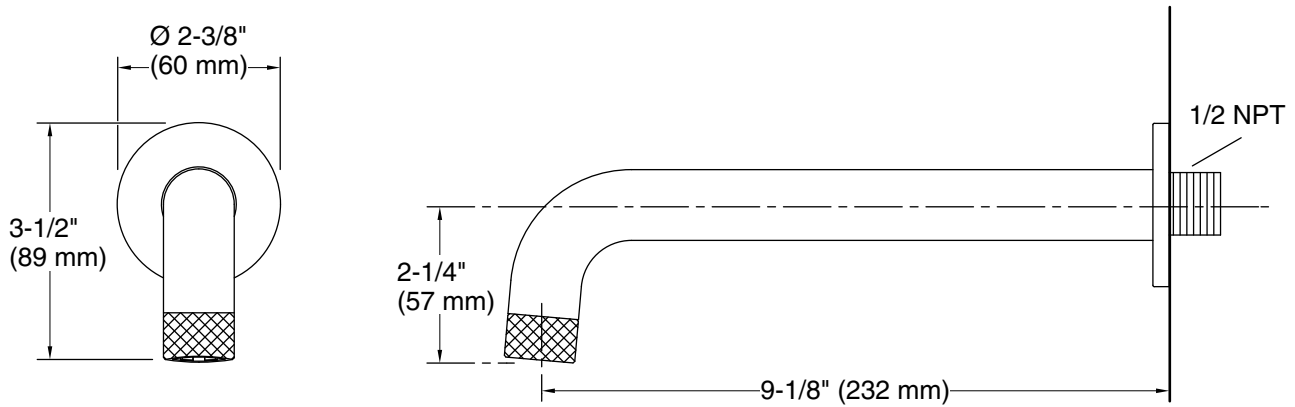

## Technical Information

All product dimensions are nominal.

Drain included: No

Spout:

Spout reach:  $9\text{-}1/8\text{'}$  (232 mm)