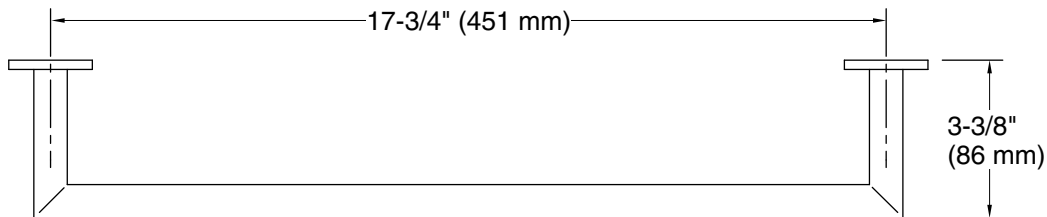

KALLISTA®

Aileron™ by CRISTINA Rubinetterie

Aileron™ 18" Towel Bar

P33003-00

Technical Information

All product dimensions are nominal.

Material: Brass

Notes