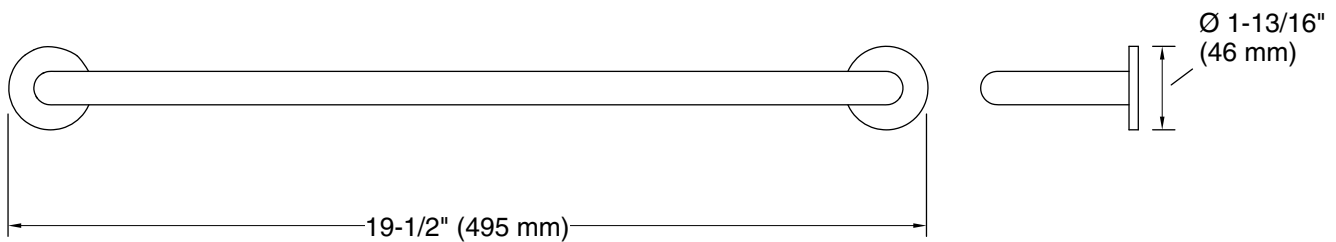

Features

- High-quality solid-brass construction for durability and reliability

Installation

- Includes mounting hardware

Recommended Products/Accessories

- P33004-00 Aileron™ 24" Towel Bar
- P33002-00 Aileron™ 12" Towel Bar
- P33005-00 Aileron™ Robe Hook
- P33006-00 Aileron™ Toilet Paper Holder
- P33349-LV Aileron™ Widespread Sink Faucet

KALLISTA®

Aileron™ by CRISTINA Rubinetterie

Aileron™ 18" Towel Bar

P33003-00

Technical Information

All product dimensions are nominal.

Material: Brass

Notes