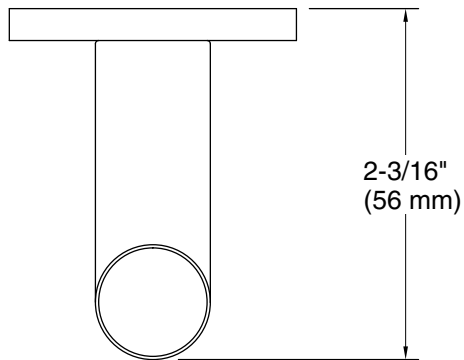

KALLISTA®

Aileron™ by CRISTINA Rubinetterie

Aileron™ Robe Hook

P33005-00

Technical Information

All product dimensions are nominal.

Material: Brass

Notes