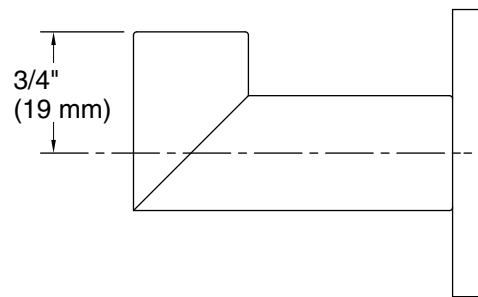

KALLISTA®

Aileron™ by CRISTINA Rubinetterie

Aileron™ Robe Hook

P33005-00

Technical Information

All product dimensions are nominal.

Material: Brass

Notes