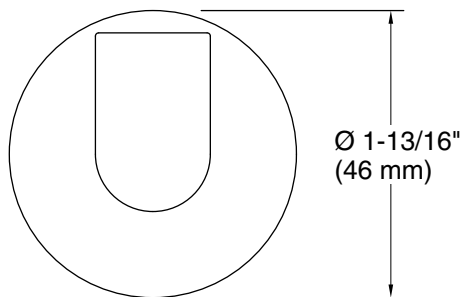

KALLISTA®

Aileron™ by CRISTINA Rubinetterie

Aileron™ Robe Hook

P33005-00

Technical Information

All product dimensions are nominal.

Material: Brass

Notes