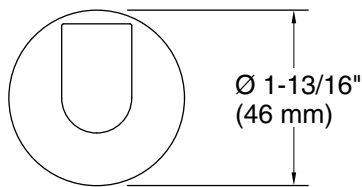

KALLISTA®

Aileron™ by CRISTINA Rubinetterie
Aileron™ Toilet Paper Holder
P33006-00

Technical Information

All product dimensions are nominal.

Material: Brass

Notes

Install this product according to the installation instructions.