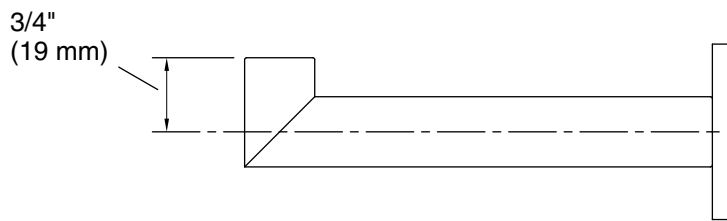

KALLISTA®

Aileron™ by CRISTINA Rubinetterie
Aileron™ Toilet Paper Holder
P33006-00

Technical Information

All product dimensions are nominal.

Material: Brass

Notes

Install this product according to the installation instructions.