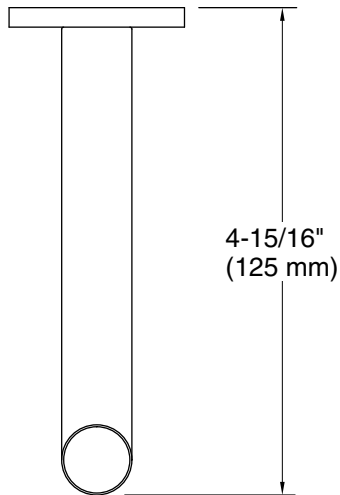

- P33004-00 Aileron™ 24" Towel Bar
- P33003-00 Aileron™ 18" Towel Bar
- P33002-00 Aileron™ 12" Towel Bar
- P33005-00 Aileron™ Robe Hook
- P33349-LV Aileron™ Widespread Sink Faucet

Codes/Standards

None Applicable

KALLISTA®

Aileron™ by CRISTINA Rubinetterie
Aileron™ Toilet Paper Holder
P33006-00

Technical Information

All product dimensions are nominal.

Material: Brass

Notes

Install this product according to the installation instructions.