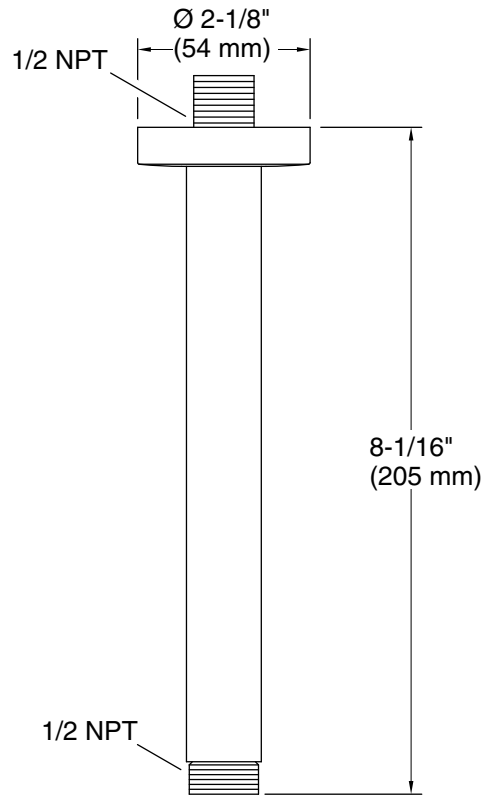

Codes/Standards

ASME A112.18.1/CSA B125.1

KALLISTA® Five-Year Limited Warranty

See website for detailed warranty information.

Available Colors/Finishes

Color tiles intended for reference only.

Color	Code	Description
	CP	Polished Chrome
	BL	Matte Black
	BLH	Blush Brass
	2MB	Brushed Moderne Brass
	BGP	Brushed Graphite
	BN	Brushed Nickel
	PGP	Polished Graphite

Technical Information

All product dimensions are nominal.

Drain included: No

Notes

Install this product according to the installation instructions.