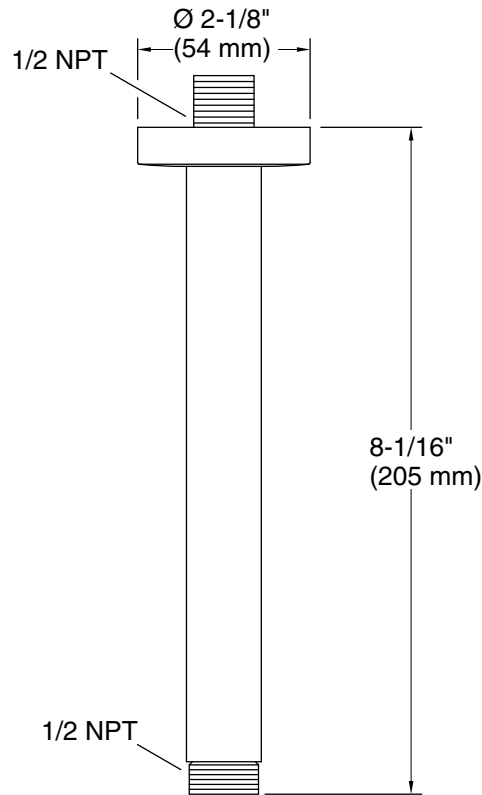

Codes/Standards

ASME A112.18.1/CSA B125.1

KALLISTA® Five-Year Limited Warranty

See website for detailed warranty information.

Available Colors/Finishes

Color tiles intended for reference only.

Color	Code	Description
	CP	Polished Chrome
	BL	Matte Black
	BLH	Blush Brass
	2MB	Brushed Moderne Brass
	BGP	Brushed Graphite
	BN	Brushed Nickel
	PGP	Polished Graphite

Technical Information
All product dimensions are nominal.

Notes
Install this product according to the installation instructions.