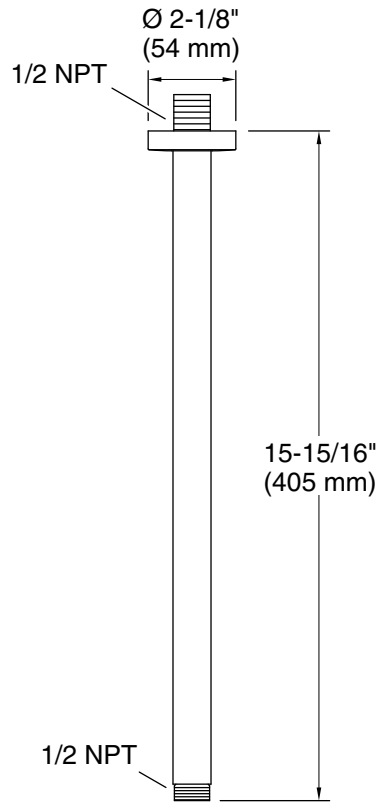

Codes/Standards

ASME A112.18.1/CSA B125.1

KALLISTA® Five-Year Limited Warranty

See website for detailed warranty information.

Available Colors/Finishes

Color tiles intended for reference only.

Color	Code	Description
	CP	Polished Chrome
	BL	Matte Black
	BLH	Blush Brass
	PGP	Polished Graphite
	BN	Brushed Nickel
	BGP	Brushed Graphite
	2MB	Brushed Moderne Brass

Technical Information

All product dimensions are nominal.

Drain included: No

Notes

Install this product according to the installation instructions.