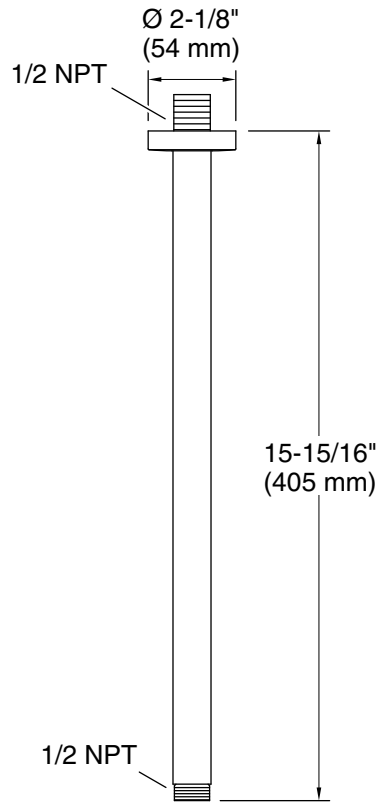

Codes/Standards

ASME A112.18.1/CSA B125.1

KALLISTA® Five-Year Limited Warranty

See website for detailed warranty information.

Available Colors/Finishes

Color tiles intended for reference only.

Color	Code	Description
	CP	Polished Chrome
	BL	Matte Black
	BLH	Blush Brass
	PGP	Polished Graphite
	BN	Brushed Nickel
	BGP	Brushed Graphite
	2MB	Brushed Moderne Brass

Technical Information
All product dimensions are nominal.

Notes
Install this product according to the installation instructions.