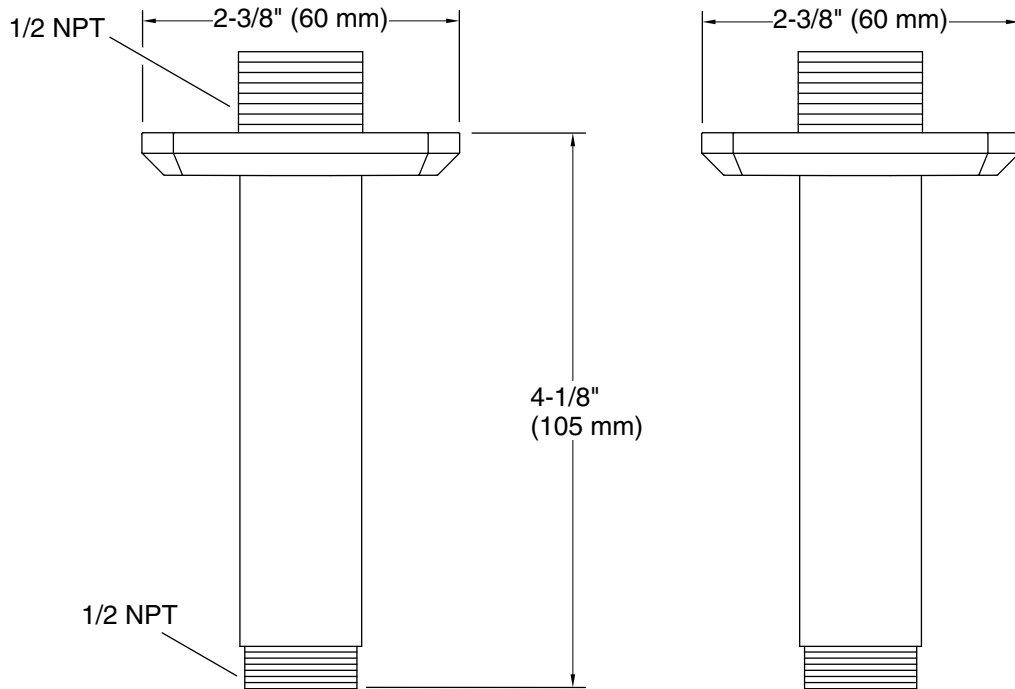

Features

- High-quality solid-brass construction for durability and reliability
- 1/2" NPT connection
- Includes escutcheon

Recommended Products/Accessories

- P32936-00 Modern Square 11" Raindome
- P33298-00 Modern Square 7" Raindome

Technical Information

All product dimensions are nominal.

Drain included: No

Notes

Install this product according to the installation instructions.