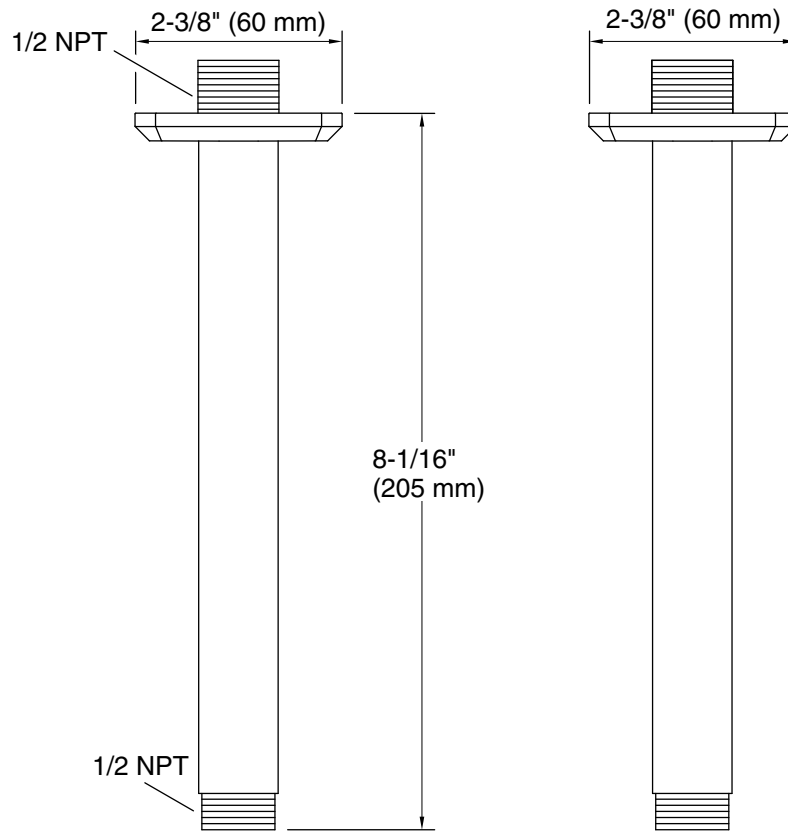

Features

- High-quality solid-brass construction for durability and reliability
- 1/2" NPT connection
- Includes escutcheon

Recommended Products/Accessories

- P32936-00 Modern Square 11" Raindome
- P33298-00 Modern Square 7" Raindome

Technical Information

All product dimensions are nominal.

Notes

Install this product according to the installation instructions.