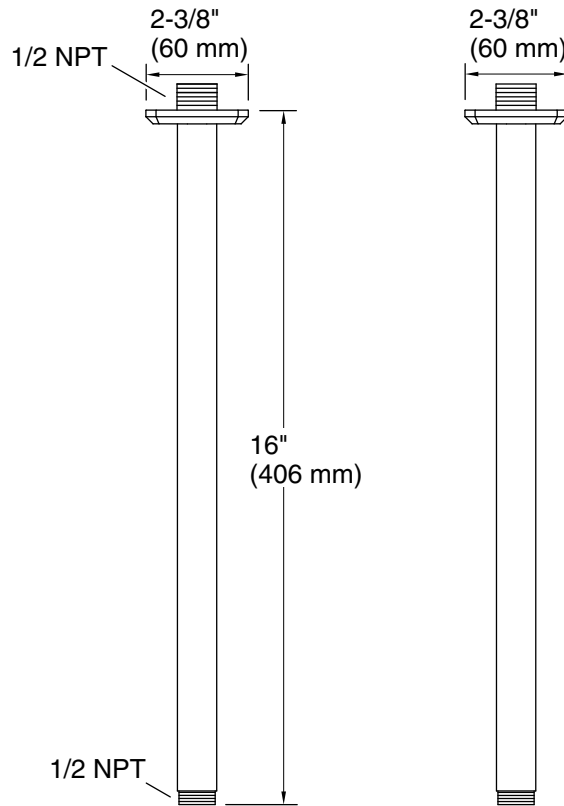

Features

- High-quality solid-brass construction for durability and reliability
- 1/2" NPT connection
- Includes escutcheon

Recommended Products/Accessories

- P32936-00 Modern Square 11" Raindome
- P33298-00 Modern Square 7" Raindome

Codes/Standards

ASME A112.18.1/CSA B125.1

KALLISTA® Five-Year Limited Warranty

See website for detailed warranty information.

Available Colors/Finishes

Color tiles intended for reference only.

Color	Code	Description
	CP	Polished Chrome
	BL	Matte Black
	BLH	Blush Brass
	2MB	Brushed Moderne Brass
	BGP	Brushed Graphite
	BN	Brushed Nickel
	PGP	Polished Graphite

Technical Information

All product dimensions are nominal.

Drain included: No

Notes

Install this product according to the installation instructions.