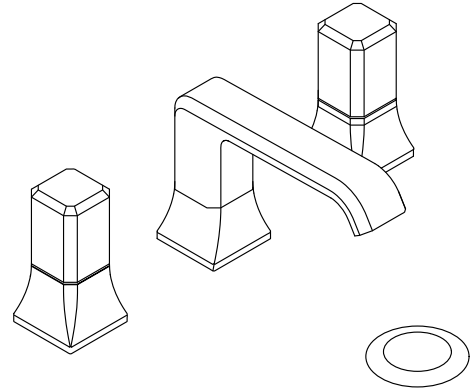

KALLISTA®

Bezel™ by CRISTINA Rubinetterie Bezel™ Widespread Sink Faucet, Guatemala Stone Handles P33163-GTM

Features

- High-quality solid-brass construction for durability and reliability
- Faceted knob handle design with precision alignment
- Knob handles constructed of natural stone
- 4-7/16" (113 mm) total height
- 3-5/16" (84 mm) spout height
- 5-3/4" (146 mm) spout reach
- Widespread sink faucet for 8" – 16" (203 – 406 mm) centers
- 1.2 gpm (4.5 lpm) maximum flow rate
- Includes quiet clicker drain

Recommended Products/Accessories

- P32742-00 Bezel™ 18" Towel Bar
- P32743-00 Bezel™ 24" Towel Bar
- P32744-00 Bezel™ 12" Towel Bar
- P32745-00 Bezel™ Robe Hook
- P32746-00 Bezel™ Toilet Paper Holder

Codes/Standards

KALLISTA®

Bezel™ by CRISTINA Rubinetterie
Bezel™ Widespread Sink Faucet, Guatemala Stone
Handles
P33163-GTM

Technical Information

All product dimensions are nominal.

Faucet flow rate: 1.2 gal/min (4.5 l/min)

Drain included: Yes

Drain with overflow: Yes

Spout:

Spout reach: 5-3/4" (146 mm)

Notes

Install this product according to the installation instructions.