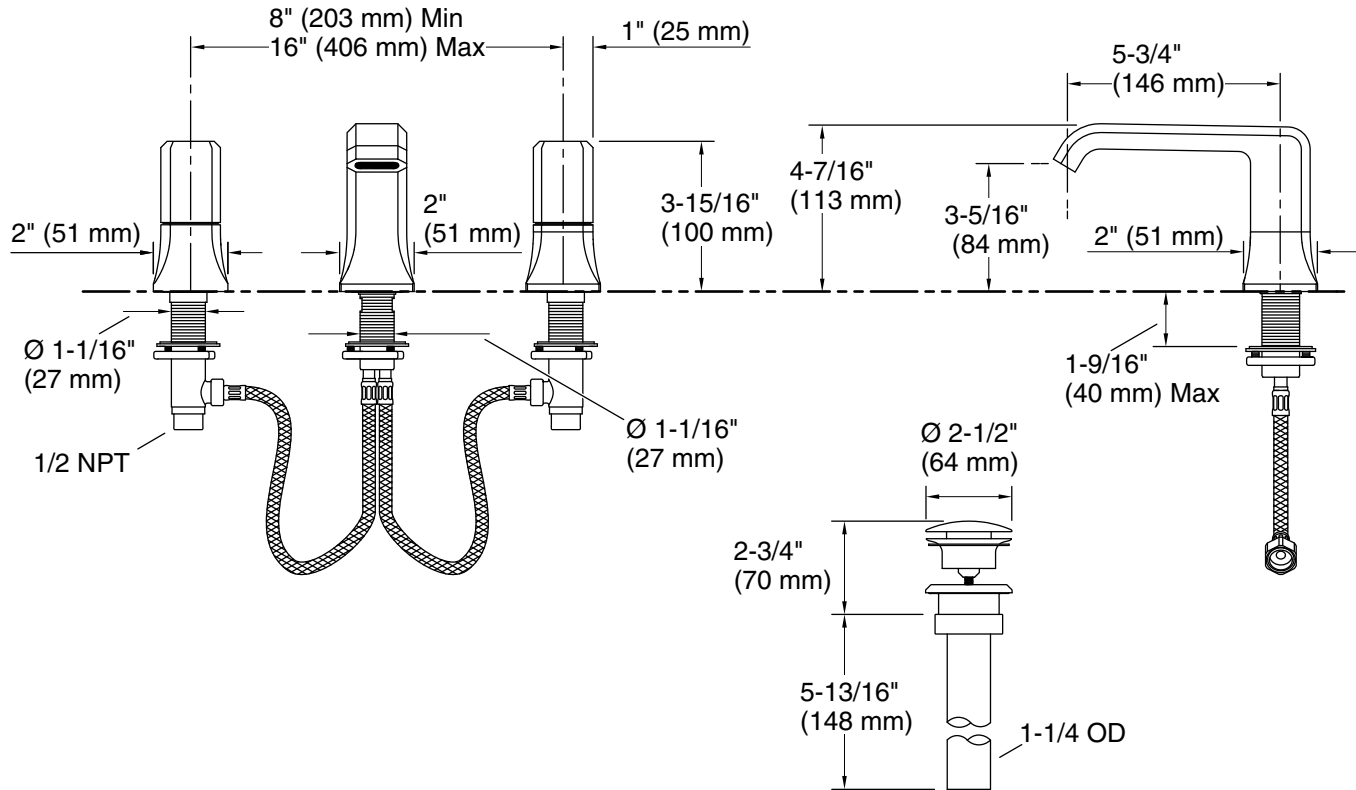

KALLISTA®

Bezel™ by CRISTINA Rubinetterie Bezel™ Widespread Sink Faucet, Guatemala Stone Handles P33163-GTM

Features

- High-quality solid-brass construction for durability and reliability
- Faceted knob handle design with precision alignment
- Knob handles constructed of natural stone
- 4-7/16" (113 mm) total height
- 3-5/16" (84 mm) spout height
- 5-3/4" (146 mm) spout reach
- Widespread sink faucet for 8" – 16" (203 – 406 mm) centers
- 1.2 gpm (4.5 lpm) maximum flow rate
- Includes quiet clicker drain

KALLISTA®

Bezel™ by CRISTINA Rubinetterie
Bezel™ Widespread Sink Faucet, Guatemala Stone
Handles
P33163-GTM

Technical Information

All product dimensions are nominal.

Faucet flow rate: 1.2 gal/min (4.5 l/min)

Drain included: Yes

Drain with overflow: Yes

Spout:

Spout reach: 5-3/4" (146 mm)

Notes

Install this product according to the installation instructions.