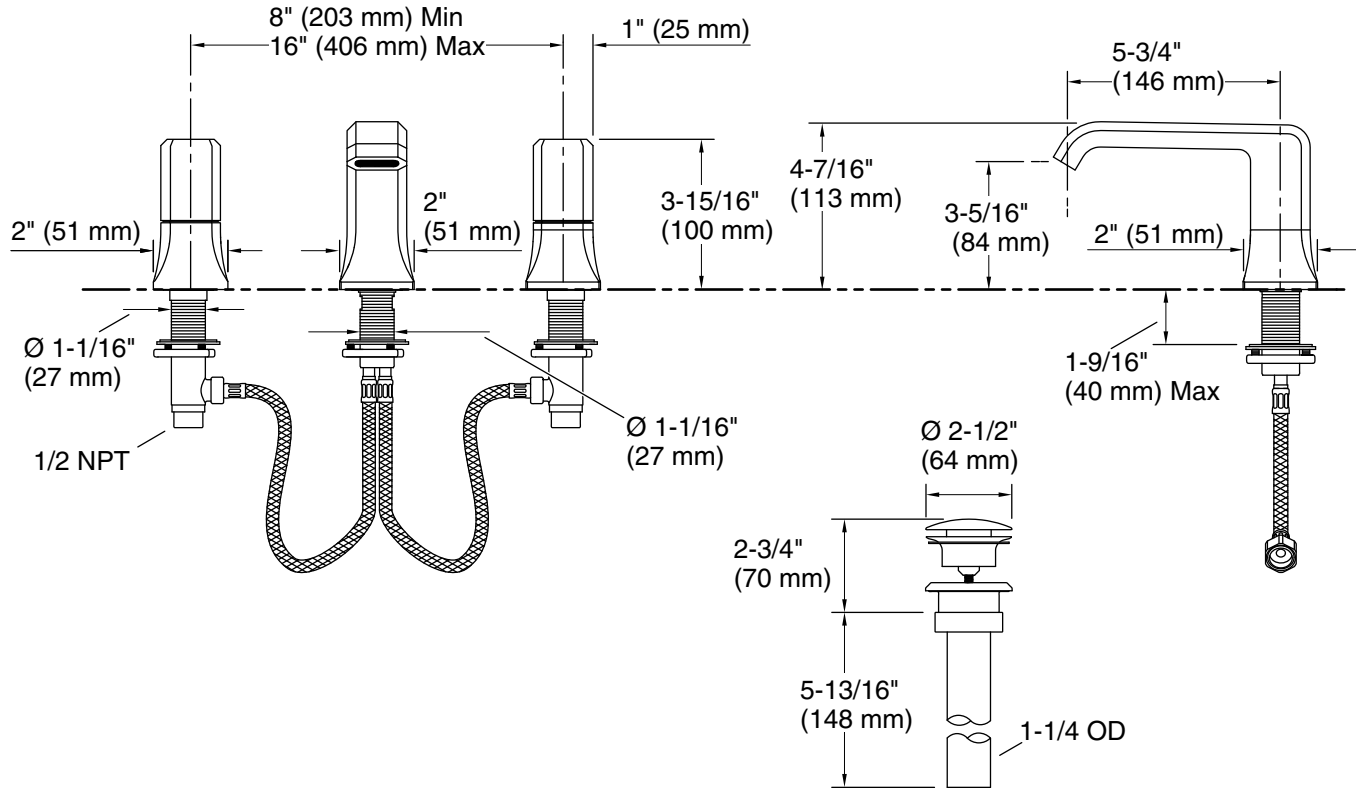

KALLISTA®

Bezel™ by CRISTINA Rubinetterie Bezel™ Widespread Sink Faucet, White Carrara Handles P33163-WC

Features

- High-quality solid-brass construction for durability and reliability
- Italian natural stone handles
- Faceted knob handle design with precision alignment
- Widespread sink faucet for 8" – 16" (203 – 406 mm) centers
- 4-7/16" (113 mm) total height
- 3-5/16" (84 mm) spout height
- 5-3/4" (146 mm) spout reach
- 1.2 gpm (4.5 lpm) maximum flow rate
- Includes quiet clicker drain

KALLISTA®

Bezel™ by CRISTINA Rubinetterie Bezel™ Widespread Sink Faucet, White Carrara Handles P33163-WC

Technical Information

All product dimensions are nominal.

Faucet flow rate: 1.2 gal/min (4.5 l/min)

Drain included: Yes

Drain with overflow: Yes

Spout:

Spout reach: 5-3/4" (146 mm)

Notes

Install this product according to the installation instructions.