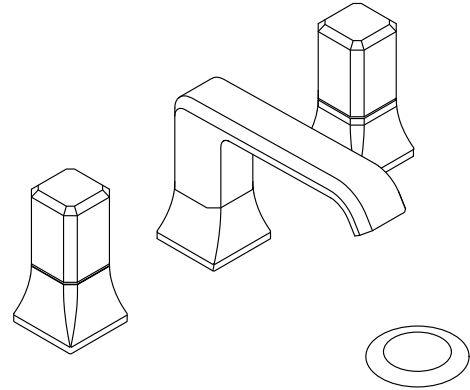

KALLISTA®

Bezel™ by CRISTINA Rubinetterie Bezel™ Widespread Sink Faucet, White Carrara Handles P33163-WC

Features

- High-quality solid-brass construction for durability and reliability
- Italian natural stone handles
- Faceted knob handle design with precision alignment
- Widespread sink faucet for 8" – 16" (203 – 406 mm) centers
- 4-7/16" (113 mm) total height
- 3-5/16" (84 mm) spout height
- 5-3/4" (146 mm) spout reach
- 1.2 gpm (4.5 lpm) maximum flow rate
- Includes quiet clicker drain

Recommended Products/Accessories

- P32742-00 Bezel™ 18" Towel Bar
- P32743-00 Bezel™ 24" Towel Bar
- P32744-00 Bezel™ 12" Towel Bar
- P32745-00 Bezel™ Robe Hook
- P32746-00 Bezel™ Toilet Paper Holder

Codes/Standards

KALLISTA®

Bezel™ by CRISTINA Rubinetterie Bezel™ Widespread Sink Faucet, White Carrara Handles P33163-WC

Technical Information

All product dimensions are nominal.

Faucet flow rate: 1.2 gal/min (4.5 l/min)

Drain included: Yes

Drain with overflow: Yes

Spout:

Spout reach: 5-3/4" (146 mm)

Notes

Install this product according to the installation instructions.