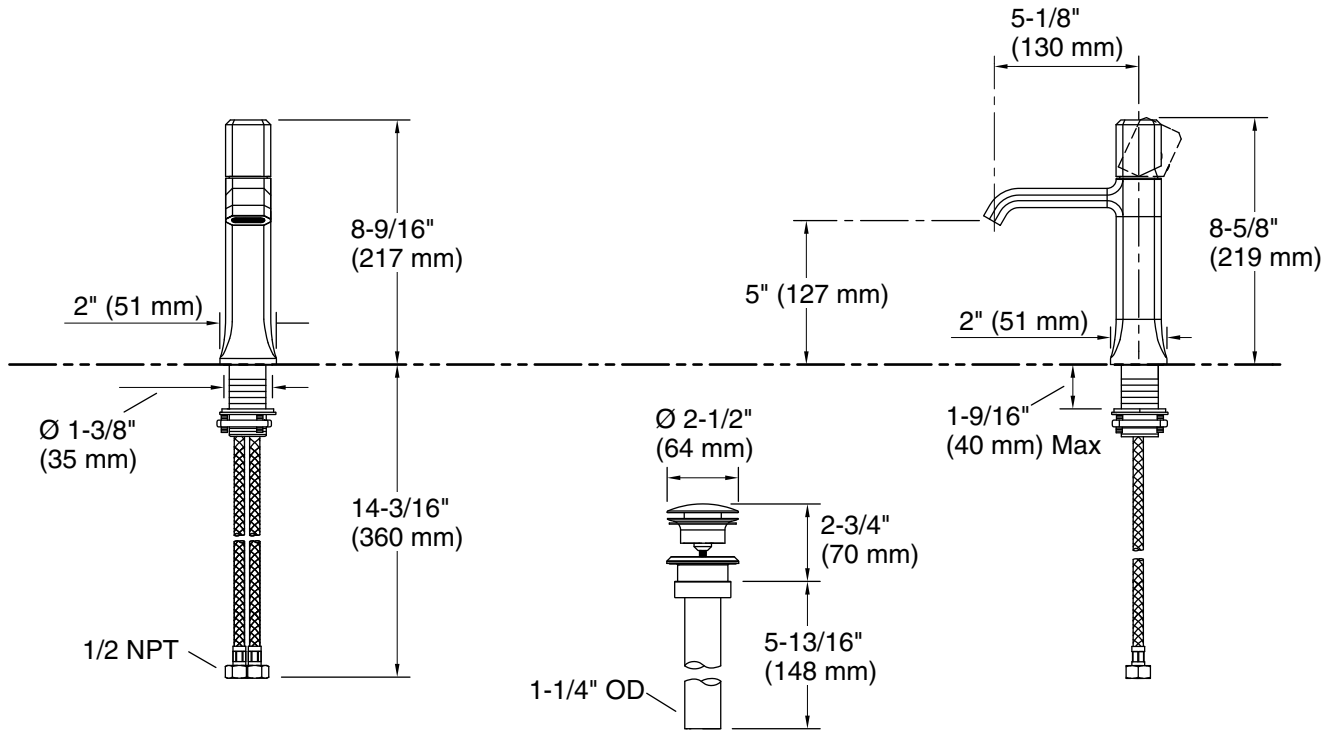

KALLISTA®

Bezel™ by CRISTINA Rubinetterie Bezel™ Single Control Sink Faucet, Guatemala Stone Handle P33165-GTM

Features

- High-quality solid-brass construction for durability and reliability
- Knob handle constructed of natural stone
- Faceted knob handle design with precision alignment
- Single-hole installation
- 8-9/16" (217 mm) total height
- 5" (127 mm) spout height
- 5-1/8" (130 mm) spout reach
- 1.2 gpm (4.5 lpm) maximum flow rate
- Includes quiet clicker drain

KALLISTA®

Bezel™ by CRISTINA Rubinetterie
Bezel™ Single Control Sink Faucet, Guatemala
Stone Handle
P33165-GTM

Technical Information

All product dimensions are nominal.

Faucet flow rate: 1.2 gal/min (4.5 l/min)

Drain included: Yes

Drain with
overflow: Yes

Spout:

Spout reach: 5-1/8" (130 mm)

Notes

Install this product according to the installation instructions.