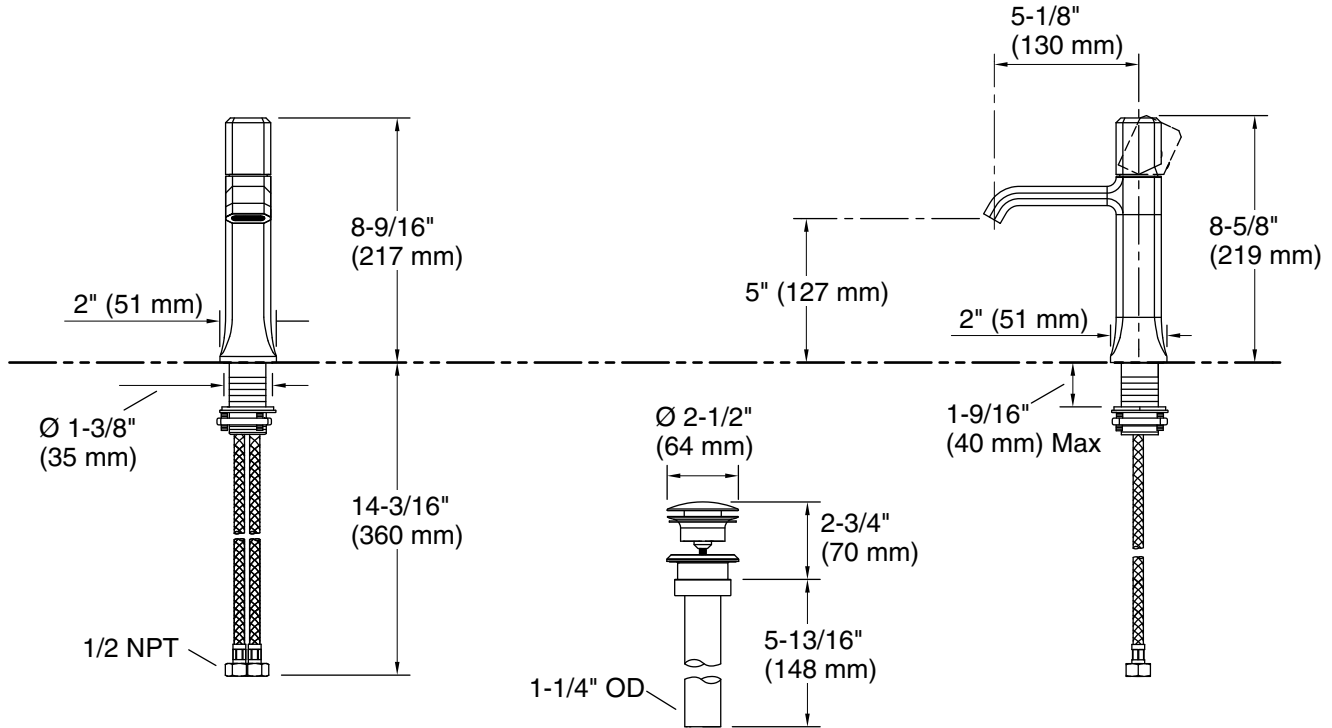

KALLISTA®

Bezel™ by CRISTINA Rubinetterie Bezel™ Single Control Sink Faucet, Nero Marquina Handle P33165-NM

Features

- High-quality solid-brass construction for durability and reliability
- Italian natural stone handle
- Faceted knob handle design with precision alignment
- Single-hole installation
- 8-9/16" (217 mm) total height
- 5" (127 mm) spout height
- 5-1/8" (130 mm) spout reach
- 1.2 gpm (4.5 lpm) maximum flow rate
- Includes quiet clicker drain

KALLISTA®

Bezel™ by CRISTINA Rubinetterie Bezel™ Single Control Sink Faucet, Nero Marquina Handle P33165-NM

Technical Information

All product dimensions are nominal.

Faucet flow rate: 1.2 gal/min (4.5 l/min)

Drain included: Yes

Drain with overflow: Yes

Spout:

Spout reach: 5-1/8" (130 mm)

Notes

Install this product according to the installation instructions.