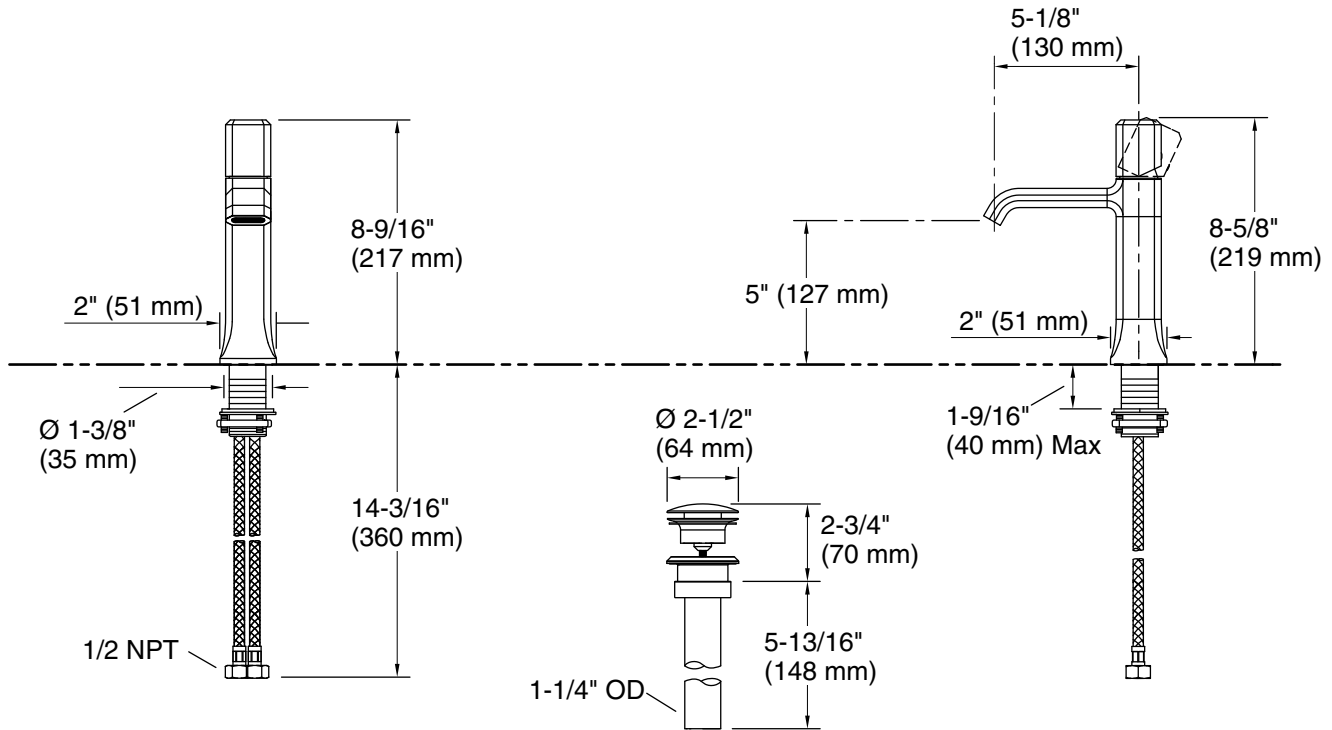

KALLISTA®

Bezel™ by CRISTINA Rubinetterie Bezel™ Single Control Sink Faucet, White Carrara Handle P33165-WC

Features

- High-quality solid-brass construction for durability and reliability
- Italian natural stone handle
- Faceted knob handle design with precision alignment
- Single-hole installation
- 8-9/16" (217 mm) total height
- 5" (127 mm) spout height
- 5-1/8" (130 mm) spout reach
- 1.2 gpm (4.5 lpm) maximum flow rate
- Includes quiet clicker drain

KALLISTA®

Bezel™ by CRISTINA Rubinetterie Bezel™ Single Control Sink Faucet, White Carrara Handle P33165-WC

Technical Information

All product dimensions are nominal.

Faucet flow rate: 1.2 gal/min (4.5 l/min)

Drain included: Yes

Drain with overflow: Yes

Spout:

Spout reach: 5-1/8" (130 mm)

Notes

Install this product according to the installation instructions.