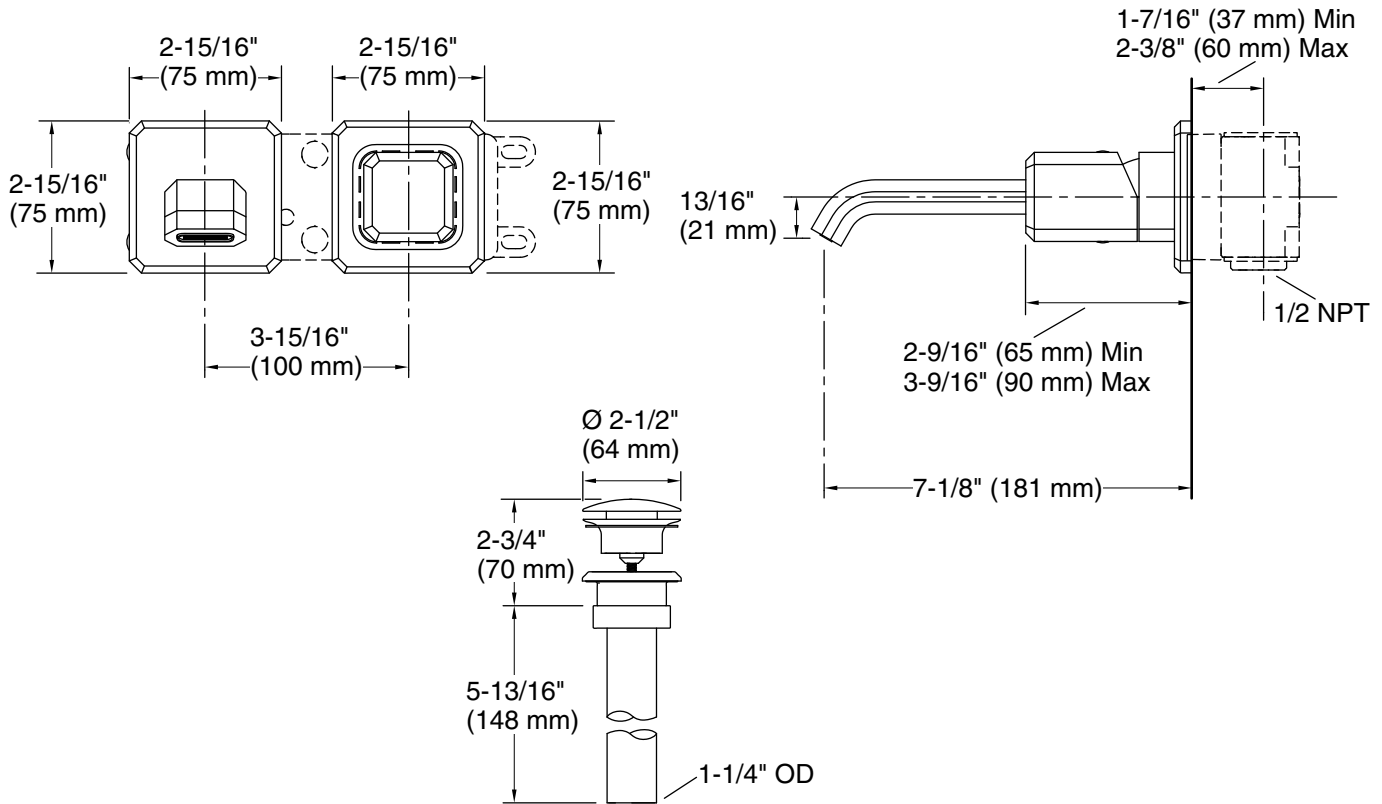

KALLISTA

Bezel™ by CRISTINA Rubinetterie Bezel™ Wall Mount Single Control Sink Faucet, Guatemala Stone Handle P33166-GTM

Technical Information

All product dimensions are nominal.

Faucet flow rate: 1.2 gal/min (4.5 l/min)

Drain included: Yes

Drain with overflow: Yes

Spout:

Spout reach: 7-1/8" (181 mm)

Notes

Install this product according to the installation instructions.