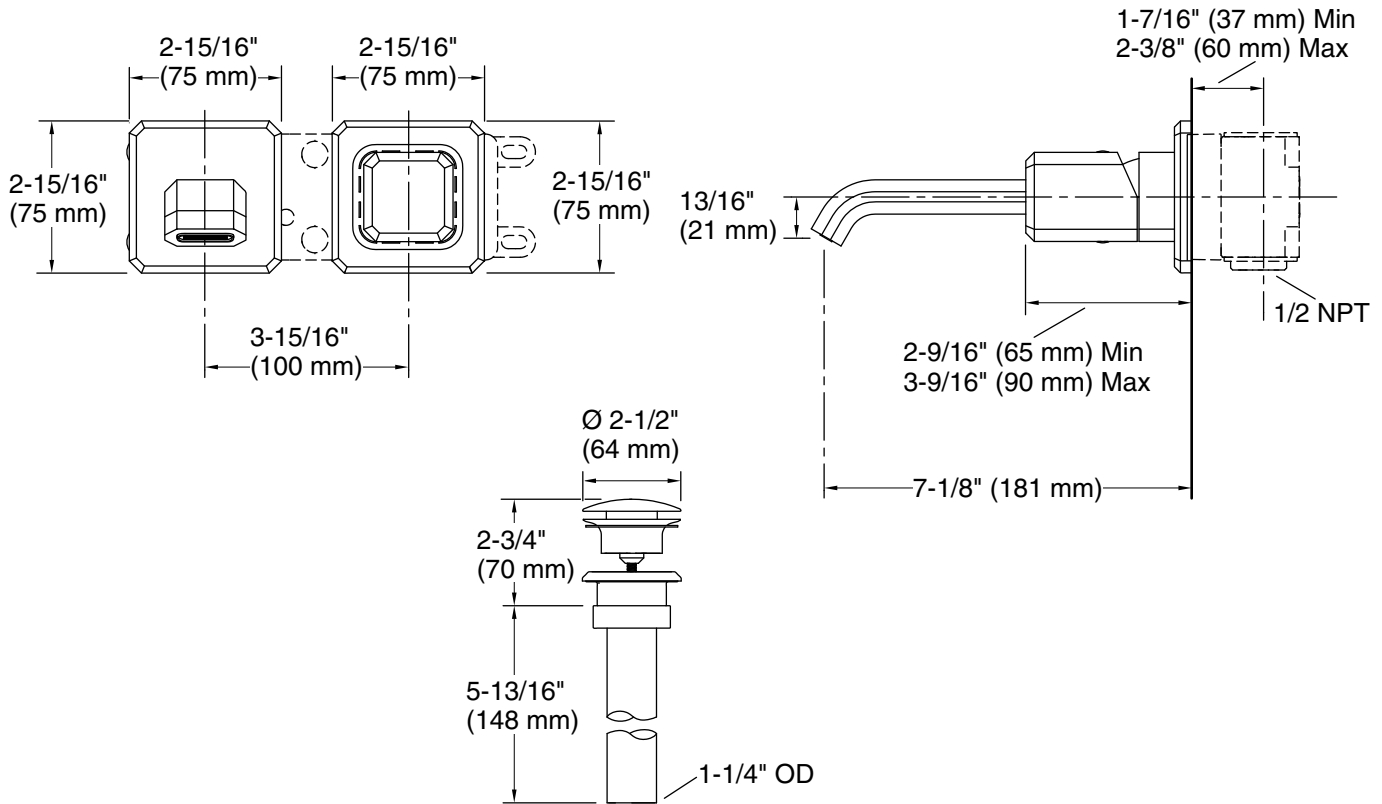

KALLISTA®

Bezel™ by CRISTINA Rubinetterie Bezel™ Wall Mount Single Control Sink Faucet, Nero Marquina Handle P33166-NM

Technical Information

All product dimensions are nominal.

Faucet flow rate: 1.2 gal/min (4.5 l/min)

Drain included: Yes

Drain with overflow: Yes

Spout:

Spout reach: 7-1/8" (181 mm)

Notes

Install this product according to the installation instructions.