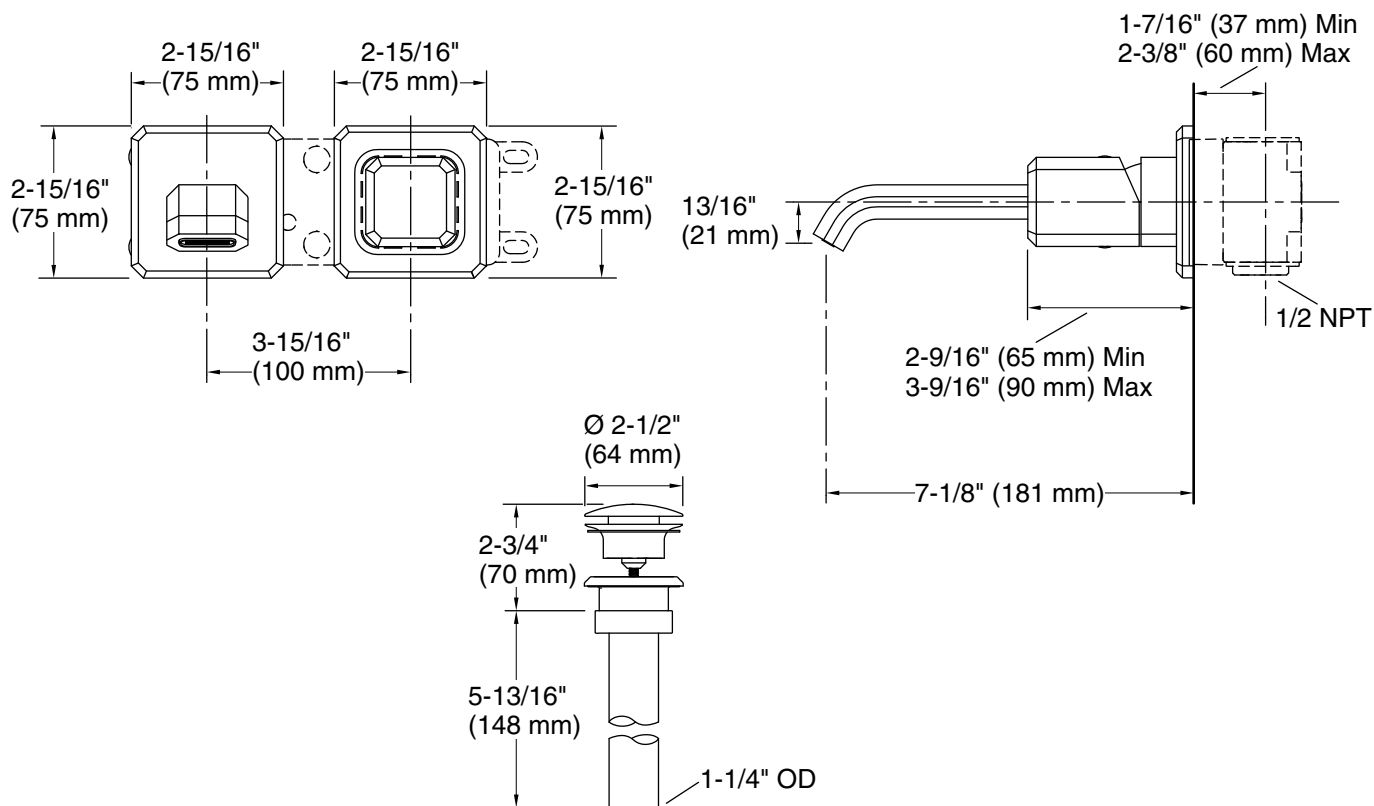

### Technical Information

All product dimensions are nominal.

Faucet flow rate: 1.2 gal/min (4.5 l/min)

Drain included: Yes

Drain with overflow: Yes

Spout:

Spout reach: 7-1/8" (181 mm)