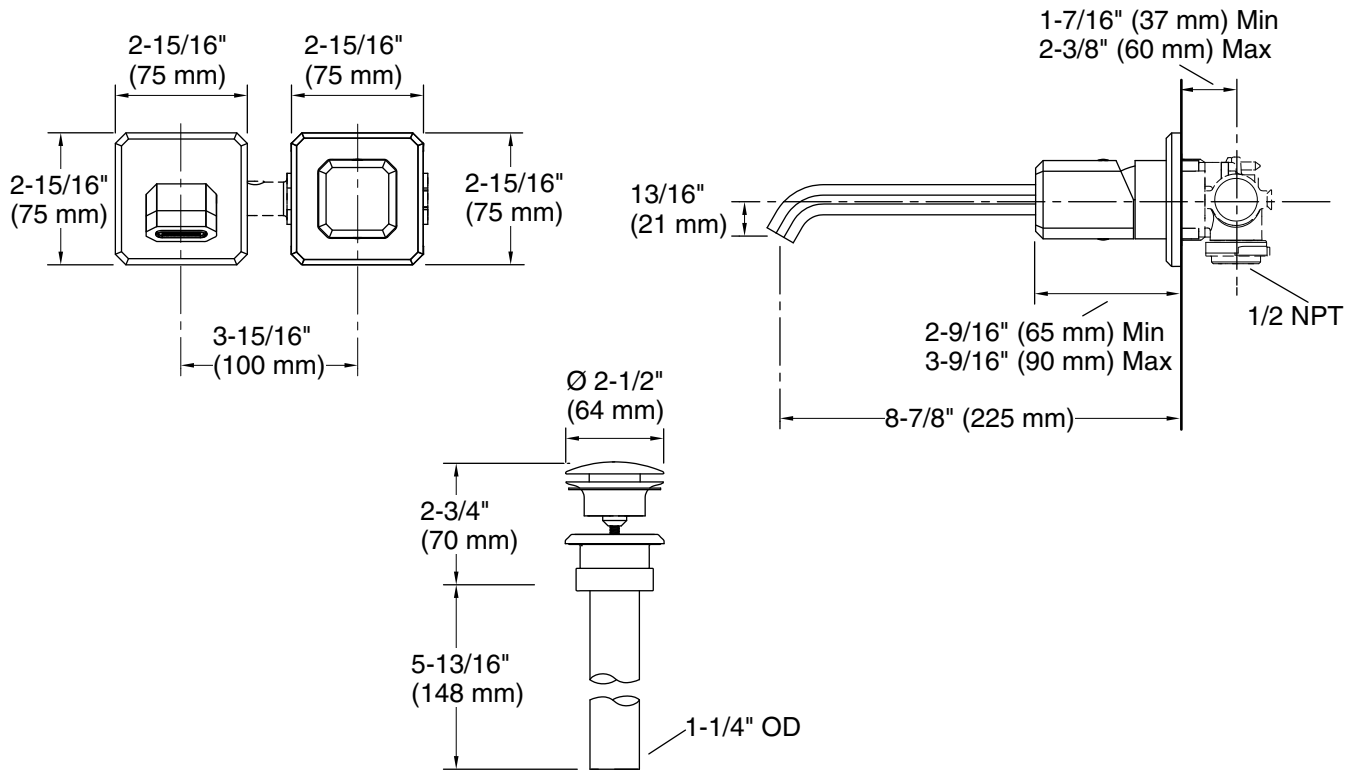

KALLISTA®

Bezel™ by CRISTINA Rubinetterie Bezel™ Wall Mount Single Control Sink Faucet, Elongated Spout, Guatemala Stone Handle P33167-GTM

Technical Information

All product dimensions are nominal.

Faucet flow rate: 1.2 gal/min (4.5 l/min)

Drain included: Yes

Drain with overflow: Yes

Spout:

Spout reach: 8-7/8" (225 mm)

Notes

Install this product according to the installation instructions.