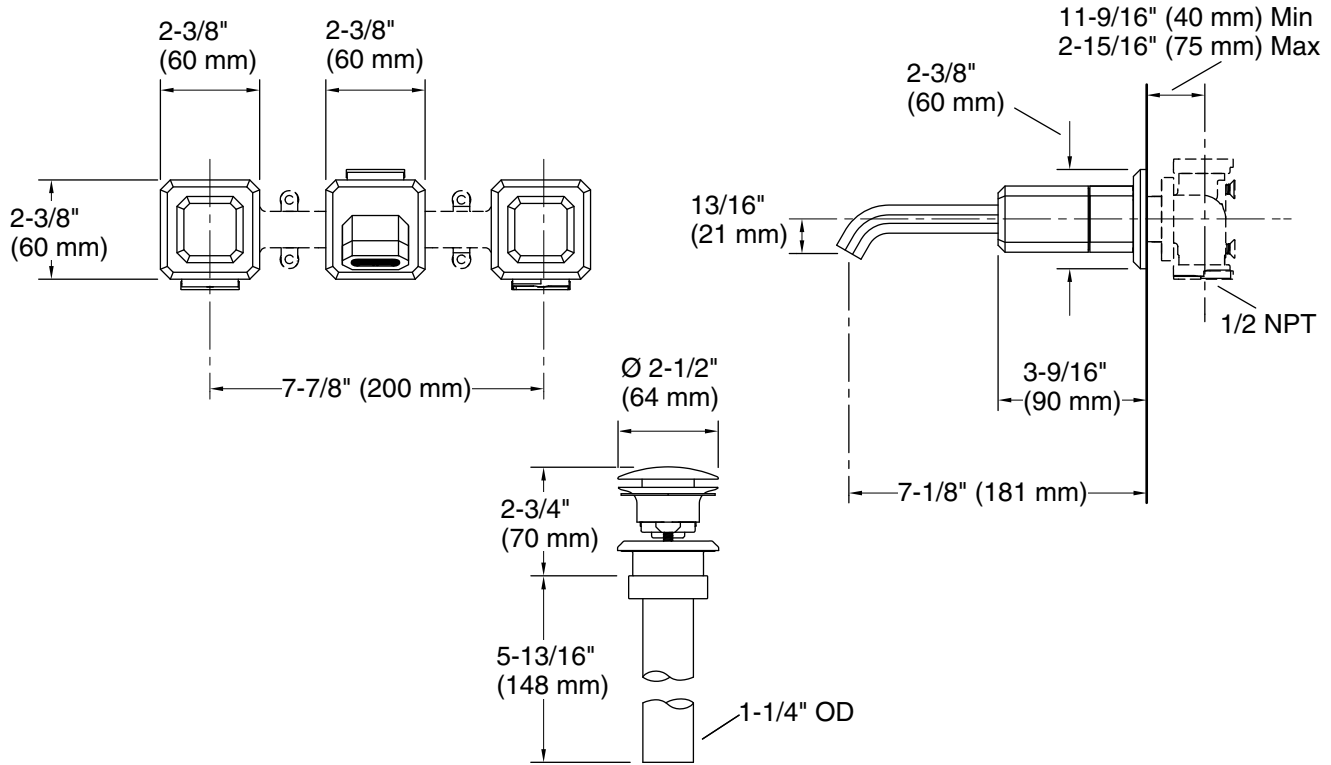

KALLISTA

Bezel™ by CRISTINA Rubinetterie Bezel™ Wall Mount Widespread Sink Faucet, Guatemala Stone Handles P33168-GTM

Technical Information

All product dimensions are nominal.

Faucet flow rate: 1.2 gal/min (4.5 l/min)

Drain included: Yes

Drain with overflow: Yes

Spout:

Spout reach: $7\text{-}1/8"$ (181 mm)

Notes

Install this product according to the installation instructions.