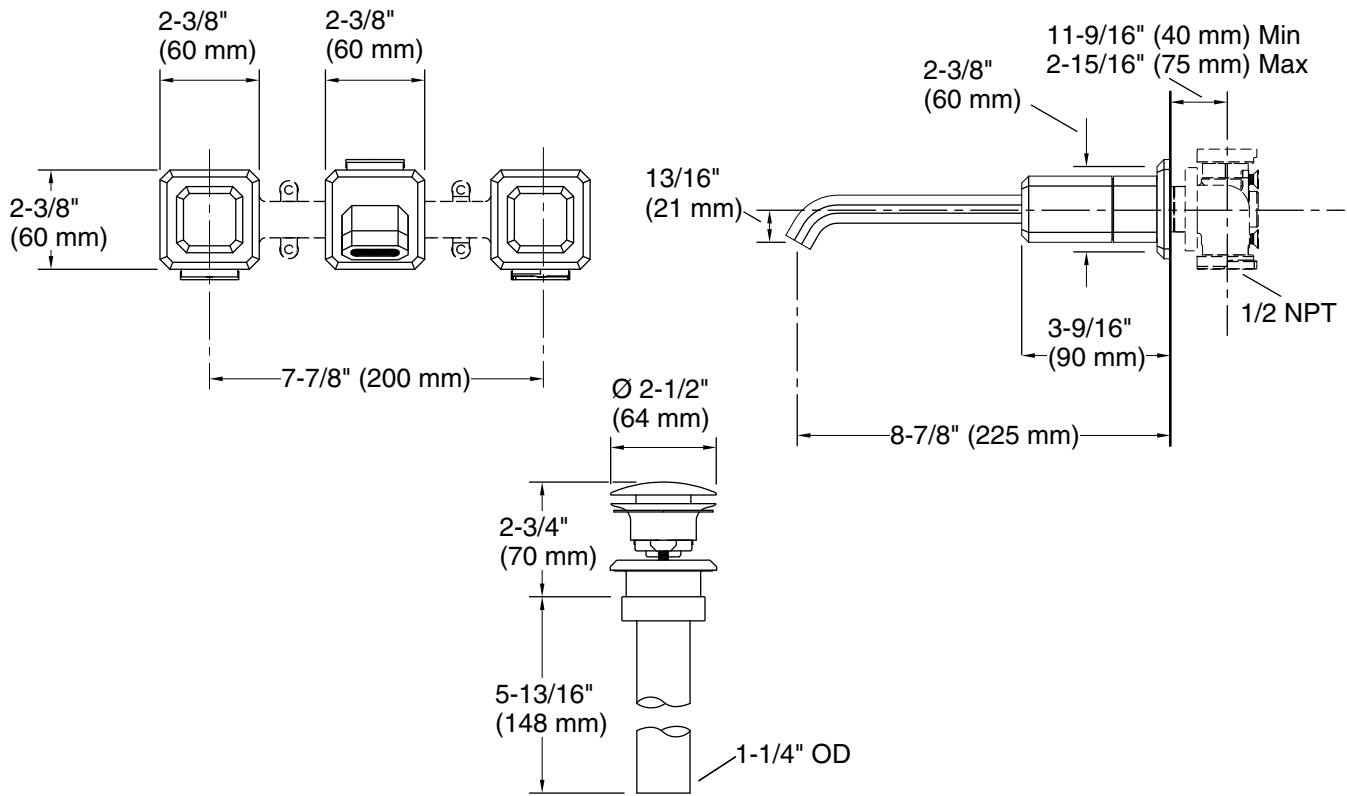

KALLISTA®

Bezel™ by CRISTINA Rubinetterie Bezel™ Wall Mount Widespread Sink Faucet, Elongated Spout, White Carrara Handles P33169-WC

Technical Information

All product dimensions are nominal.

Faucet flow rate: 1.2 gal/min (4.5 l/min)

Drain included: Yes

Drain with overflow: Yes

Spout:

Spout reach: 8-7/8" (225 mm)

Notes

Install this product according to the installation instructions.