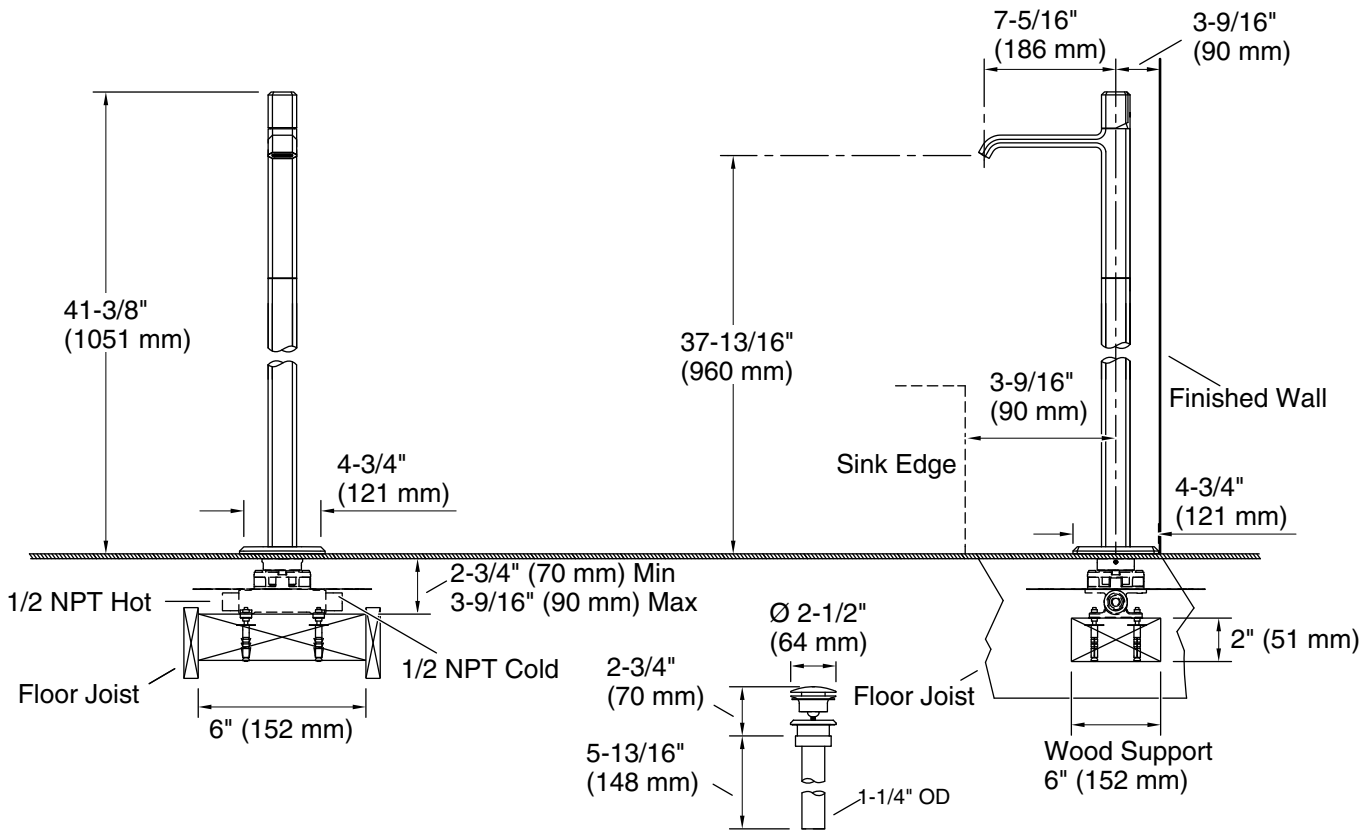

### Features

- High-quality solid-brass construction for durability and reliability
- Knob handle constructed of natural stone
- Faceted knob handle design with precision alignment
- Single-handle control
- Floor-mount, single hole installation
- 41-3/8" (1051 mm) total height
- 37-13/16" (960 mm) spout height
- Spout reach is 7-5/16" (186 mm)
- 1.2 gpm (4.5 lpm) maximum flow rate
- Includes quiet clicker drain
- Required rough-in sold separately

### Technical Information

All product dimensions are nominal.

Faucet flow rate: 1.2 gal/min (4.5 l/min)

Drain included: Yes

Drain with overflow: Yes

Spout:

Spout reach: 7-5/16" (186 mm)