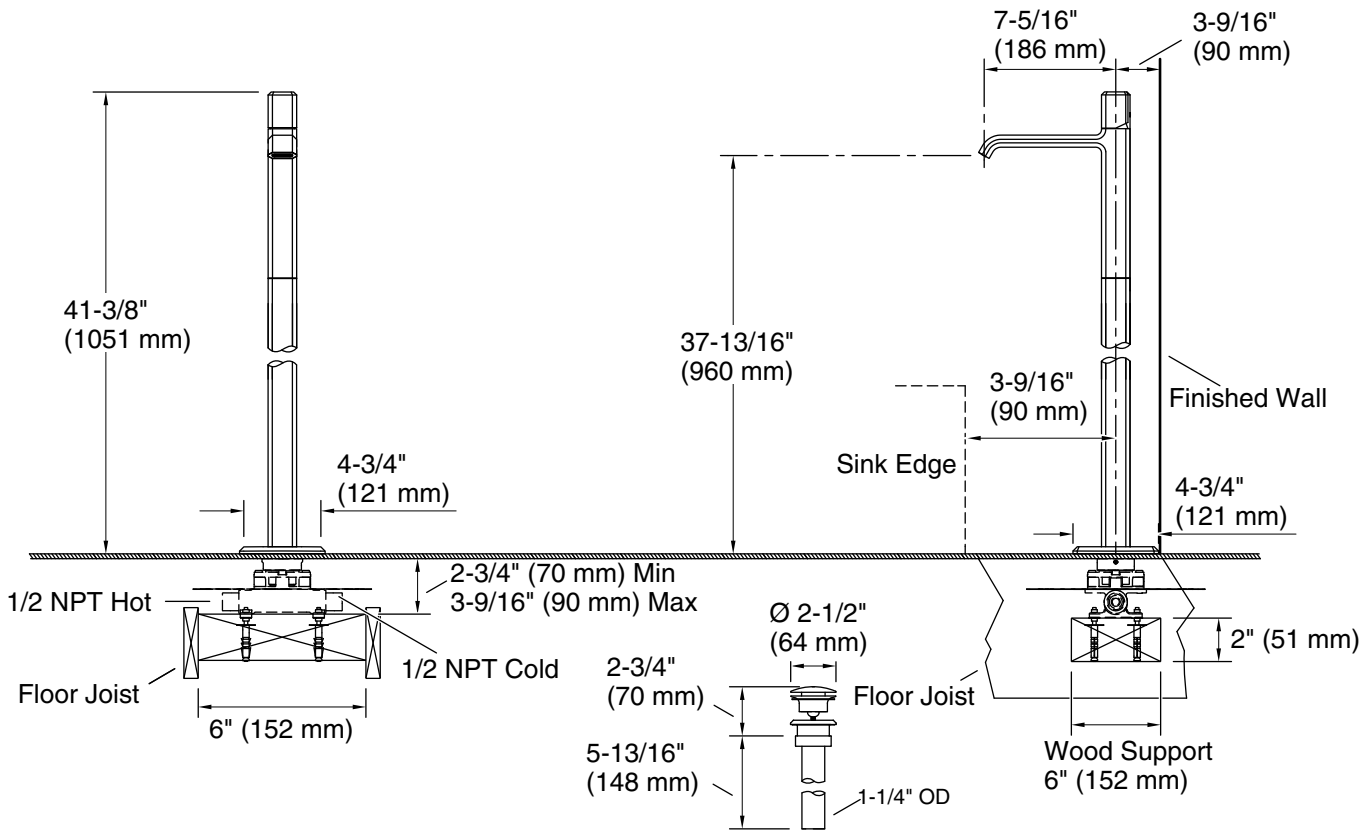

KALLISTA®

Bezel™ by CRISTINA Rubinetterie
 Bezel™ Floormount Single Control Sink Faucet, Nero
 Marquina Handle
 P33170-NM

Technical Information

All product dimensions are nominal.

Faucet flow rate: 1.2 gal/min (4.5 l/min)

Drain included: Yes

Drain with overflow: Yes

Spout:

Spout reach: 7-5/16" (186 mm)

Notes

Install this product according to the installation instructions.