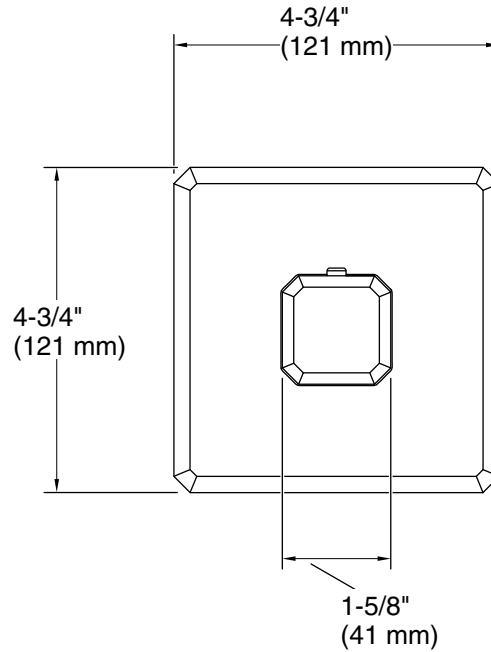

KALLISTA®

Bezel™ by CRISTINA Rubinetterie
Bezel™ Thermostatic Trim
P33358-00

Technical Information

All product dimensions are nominal.

Drain included: No

Notes

Install this product according to the installation instructions.