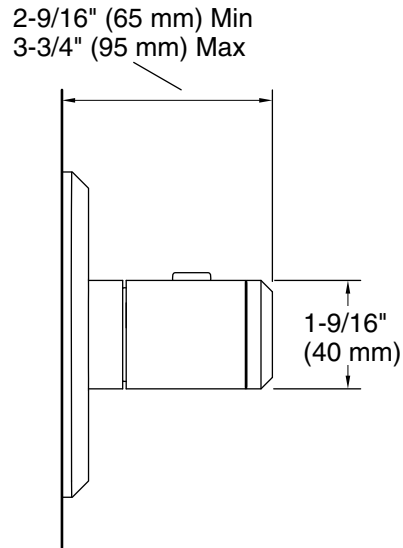

KALLISTA®

Bezel™ by CRISTINA Rubinetterie
Bezel™ Thermostatic Trim
P33358-00

Technical Information

All product dimensions are nominal.

Drain included: No

Notes

Install this product according to the installation instructions.