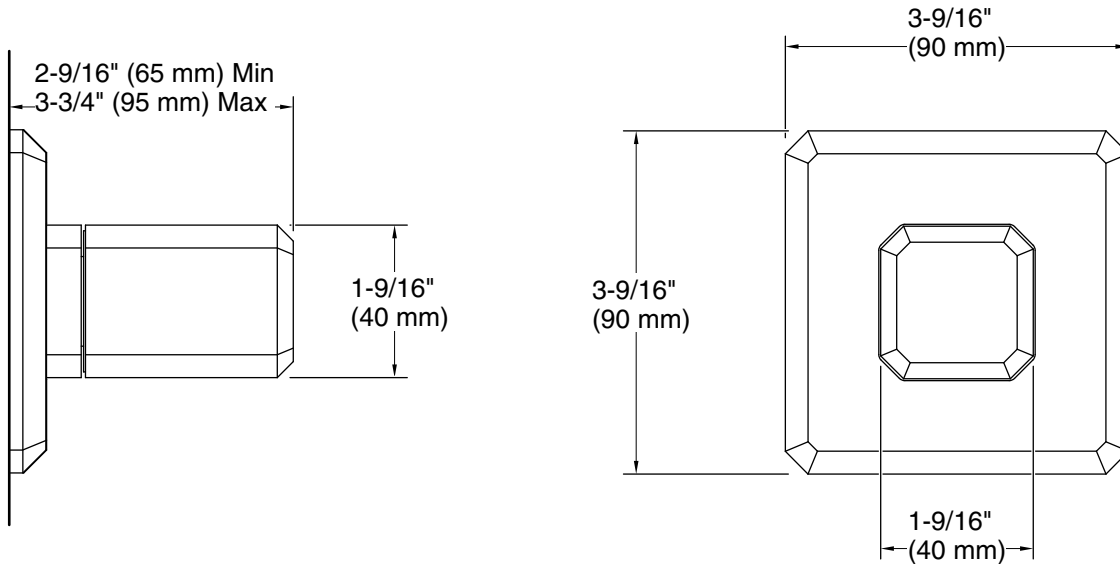

KALLISTA®

Bezel™ by CRISTINA Rubinetteria Bezel™ Volume Control Trim P33359-00

Features

- High-quality solid-brass construction for durability and reliability
- Faceted knob handle design with precision alignment
- Offers a customizable shower experience
- Required rough-in sold separately

P32938-00 Modern Square Showerhead with Arm

P32936-00 Modern Square 11" Raindome

Codes/Standards

ASME A112.18.1/CSA B125.1

KALLISTA® Five-Year Limited Warranty

See website for detailed warranty information.

KALLISTA®

Bezel™ by CRISTINA Rubinetterie
Bezel™ Volume Control Trim
P33359-00

Technical Information
All product dimensions are nominal.

Notes
Install this product according to the installation instructions.