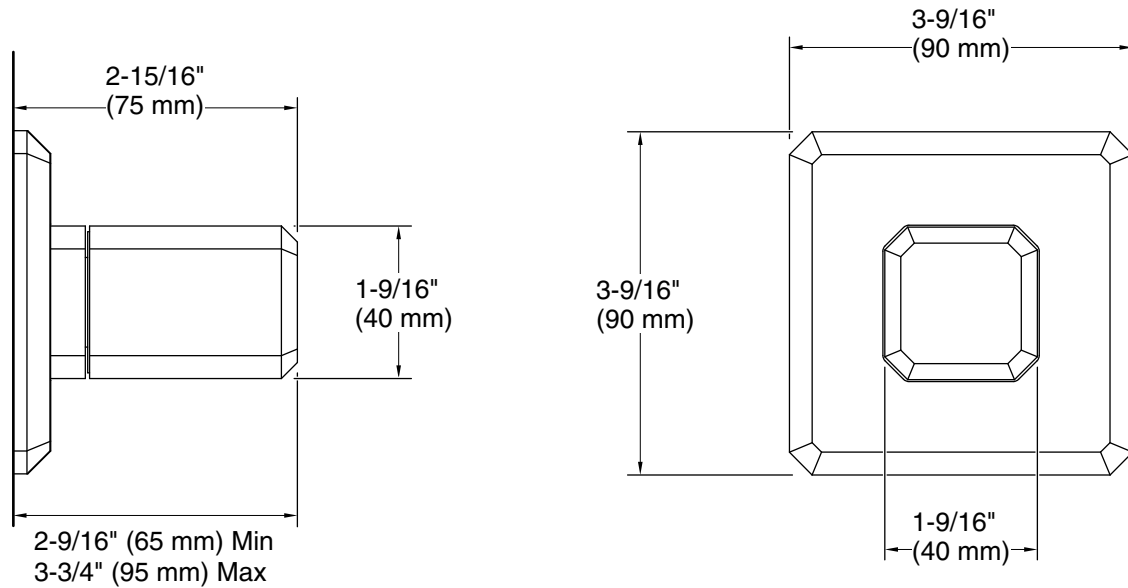

KALLISTA®

Bezel™ by CRISTINA Rubinetterie Bezel™ Volume Control Trim P33359-00

Features

- High-quality solid-brass construction for durability and reliability
- Faceted knob handle design with precision alignment
- Offers a customizable shower experience
- Required rough-in sold separately

P32938-00 Modern Square Showerhead with Arm

P32936-00 Modern Square 11" Raindome

Codes/Standards

ASME A112.18.1/CSA B125.1

KALLISTA® Five-Year Limited Warranty

See website for detailed warranty information.

KALLISTA®

Bezel™ by CRISTINA Rubinetterie
Bezel™ Volume Control Trim
P33359-00

Technical Information

All product dimensions are nominal.

Drain included: No

Notes

Install this product according to the installation instructions.