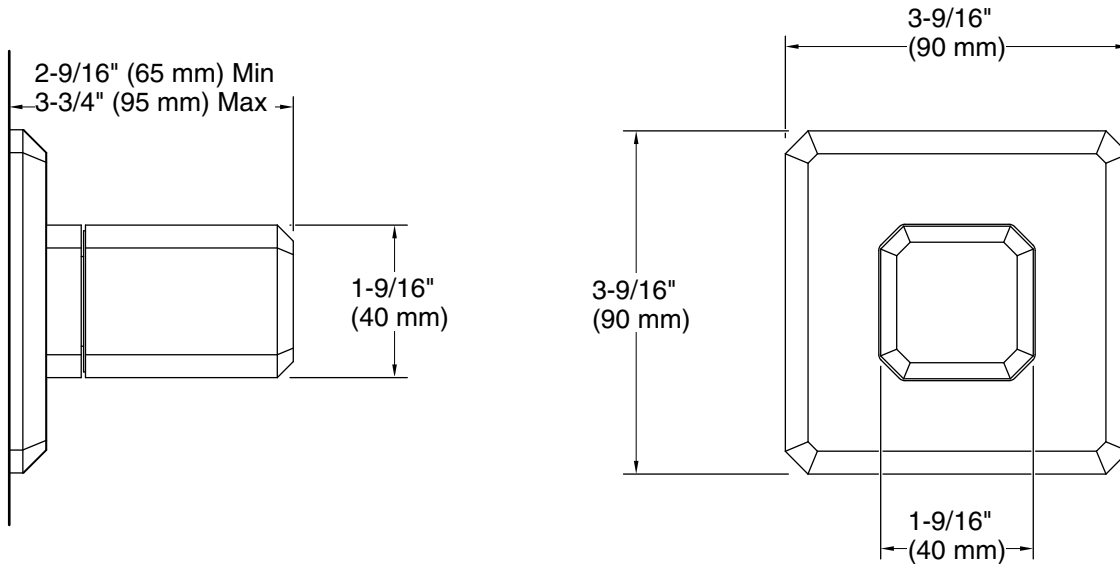

# KALLISTA®

Bezel™ by CRISTINA Rubinetterie  
Bezel™ Volume Control Trim, Guatemala Stone  
Handle  
P33359-GTM

**Technical Information**  
All product dimensions are nominal.

**Notes**  
Install this product according to the installation instructions.