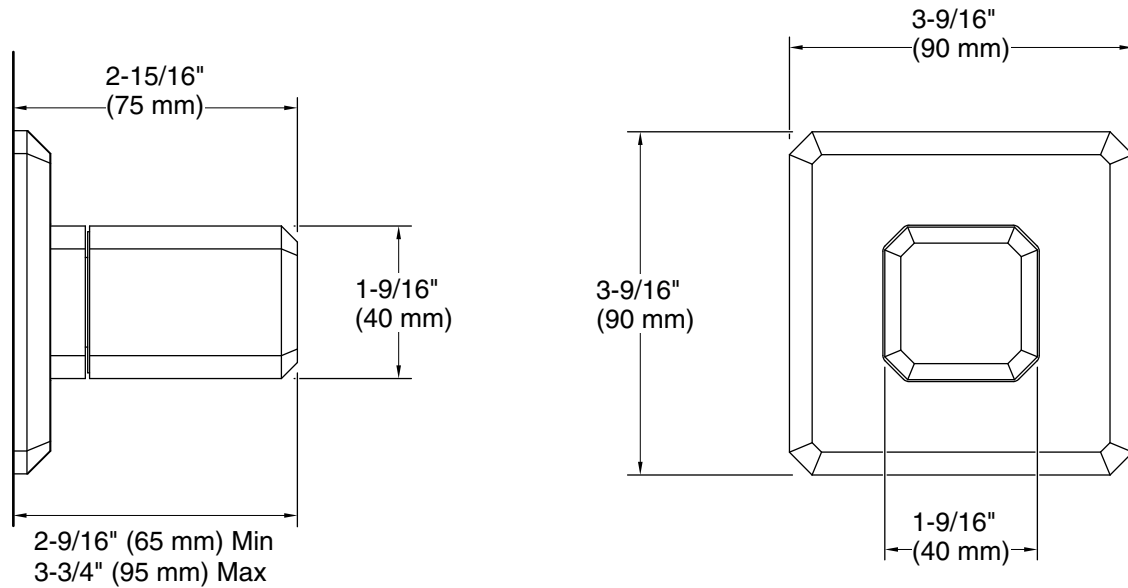

KALLISTA®

Bezel™ by CRISTINA Rubinetterie
Bezel™ Volume Control Trim, Guatemala Stone
Handle
P33359-GTM

Technical Information

All product dimensions are nominal.

Drain included: No

Notes

Install this product according to the installation instructions.