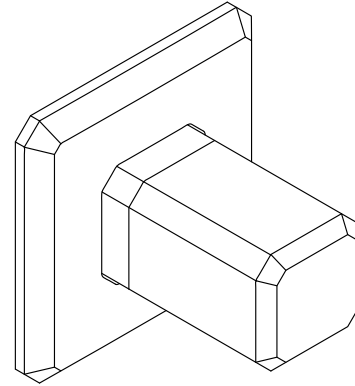

KALLISTA®

Bezel™ by CRISTINA Rubinetterie Bezel™ Volume Control Trim, Guatemala Stone Handle P33359-GTM

Features

- High-quality solid-brass construction for durability and reliability
- Knob handle constructed of natural stone
- Faceted knob handle design with precision alignment
- Offers a customizable shower experience
- Required rough-in sold separately

Required Products/Accessories

For wall-mount installation

P32996-00 Volume Control Shower Trim Rough In

Recommended Products/Accessories

P33358-00 Bezel™ Thermostatic Trim

P33360-GTM Bezel™ Eco Transfer Trim, Guatemala Stone Handle

P32938-00 Modern Square Showerhead with Arm

P32936-00 Modern Square 11" Raindome

Codes/Standards

ASME A112.18.1/CSA B125.1

KALLISTA® Five-Year Limited Warranty

See website for detailed warranty information.

Available Colors/Finishes

Color tiles intended for reference only.

Color	Code	Description
	CP	Polished Chrome
	BLH	Blush Brass
	BN	Brushed Nickel
	BGP	Brushed Graphite
	2MB	Brushed Moderne Brass
	PGP	Polished Graphite