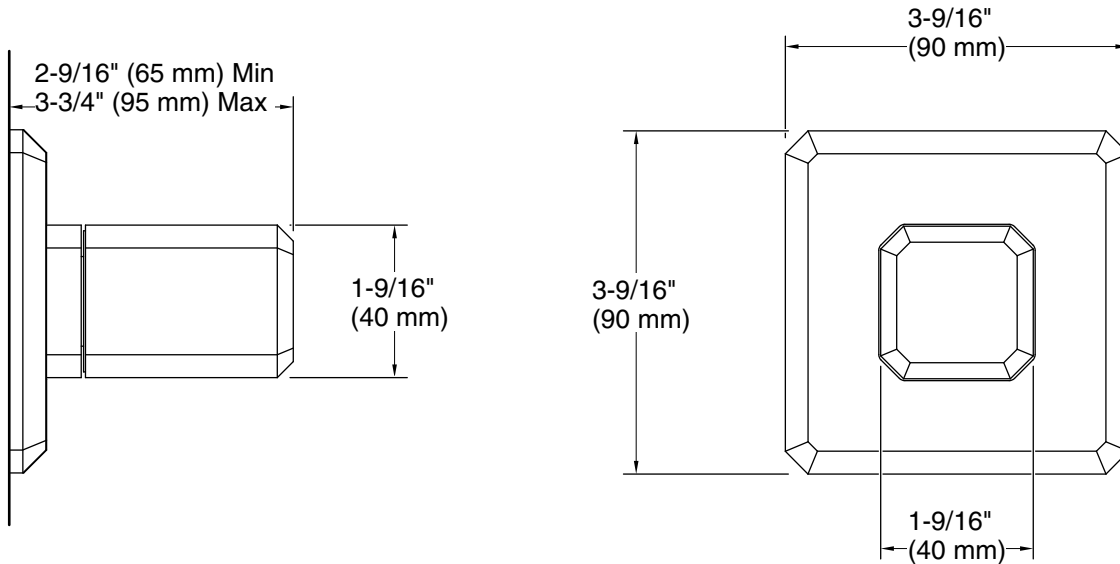

P32938-00 Modern Square Showerhead with Arm

P32936-00 Modern Square 11" Raindome

Codes/Standards

ASME A112.18.1/CSA B125.1

KALLISTA® Five-Year Limited Warranty

See website for detailed warranty information.

KALLISTA®

Bezel™ by CRISTINA Rubinetterie
Bezel™ Volume Control Trim, Nero Marquina
Handle
P33359-NM

Technical Information
All product dimensions are nominal.

Notes
Install this product according to the installation instructions.