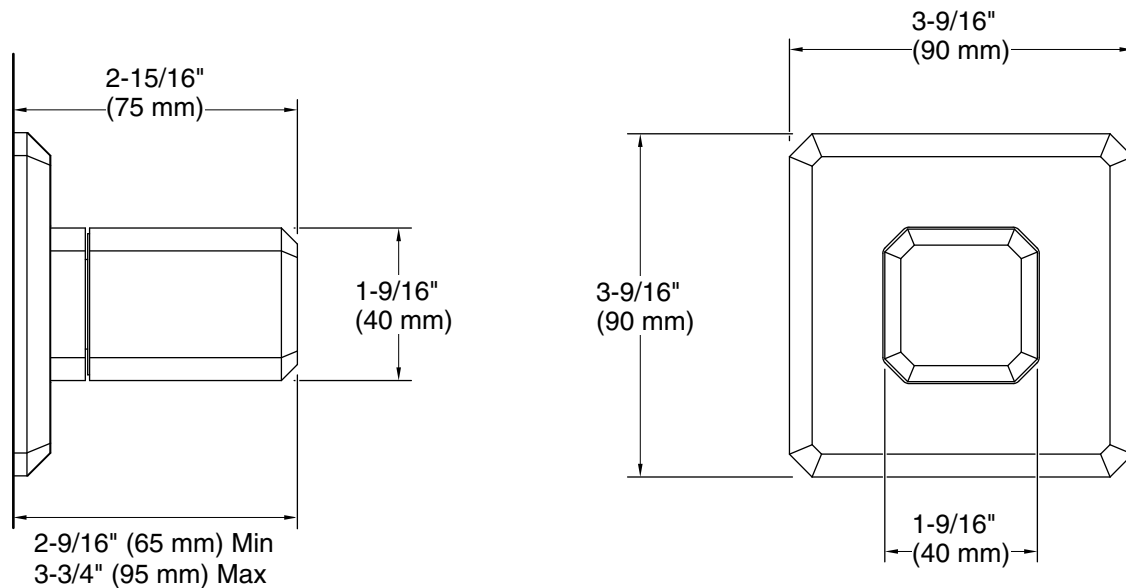

KALLISTA®

Bezel™ by CRISTINA Rubinetterie
Bezel™ Volume Control Trim, Nero Marquina
Handle
P33359-NM

Technical Information

All product dimensions are nominal.

Drain included: No

Notes

Install this product according to the installation instructions.