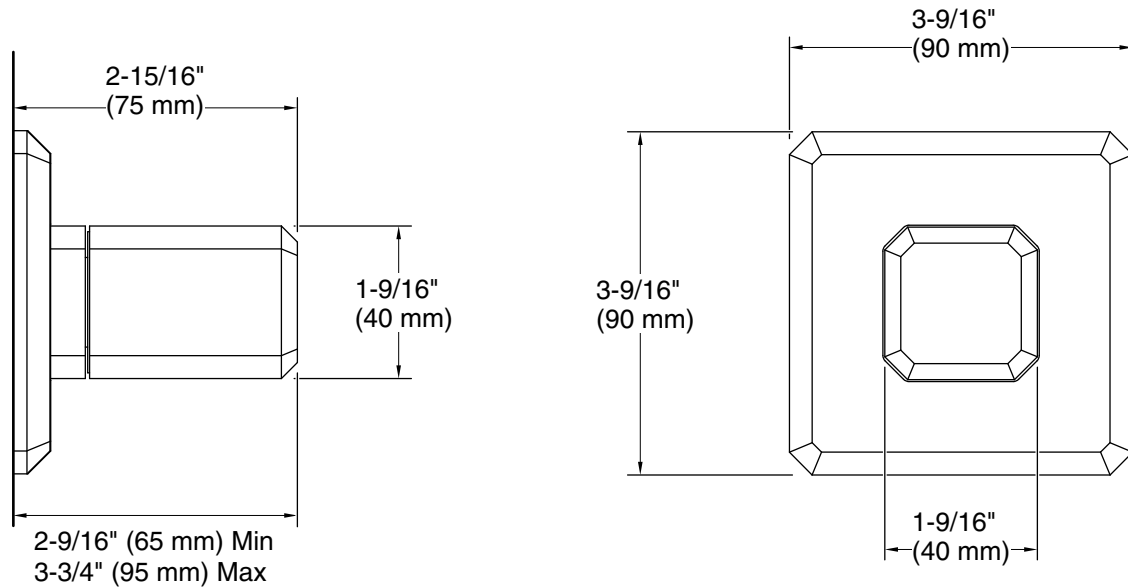

Required Products/Accessories

For wall-mount installation

P32996-00 Volume Control Shower Trim Rough In

Recommended Products/Accessories

P33358-00 Bezel™ Thermostatic Trim

P33360-WC Bezel™ Eco Transfer Trim, White Carrara Handle

P32938-00 Modern Square Showerhead with Arm

P32936-00 Modern Square 11" Raindome

Codes/Standards

ASME A112.18.1/CSA B125.1

KALLISTA® Five-Year Limited Warranty

See website for detailed warranty information.

KALLISTA®

Bezel™ by CRISTINA Rubinetterie
Bezel™ Volume Control Trim, White Carrara Handle
P33359-WC

Technical Information

All product dimensions are nominal.

Drain included: No

Notes

Install this product according to the installation instructions.