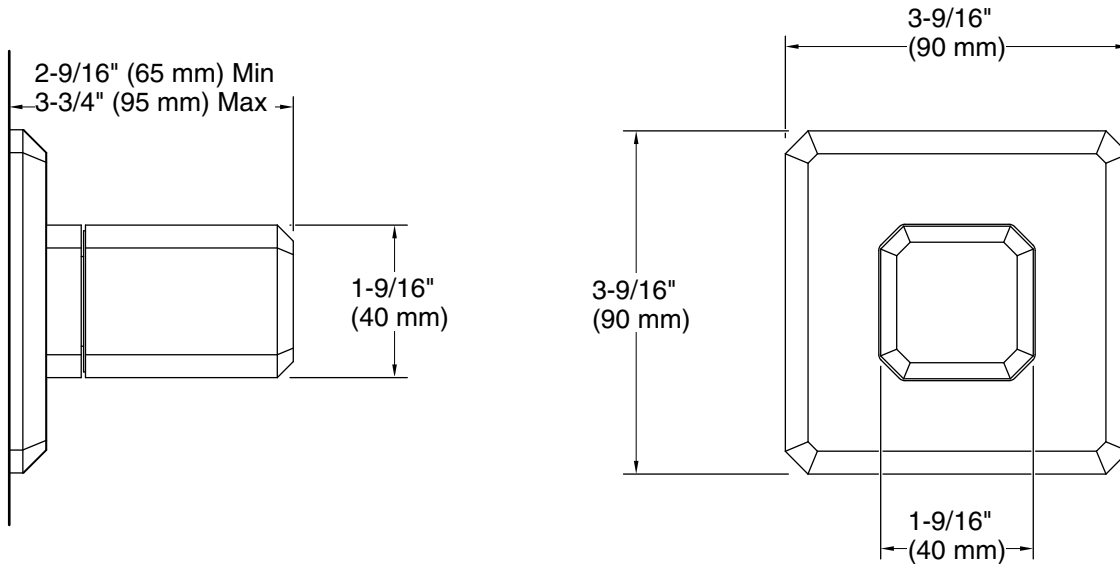

KALLISTA®

Bezel™ by CRISTINA Rubinetterie Bezel™ Volume Control Trim, White Carrara Handle P33359-WC

Features

- High-quality solid-brass construction for durability and reliability
- Italian natural stone handle
- Faceted knob handle design with precision alignment
- Offers a customizable shower experience
- Required rough-in sold separately

Required Products/Accessories

For wall-mount installation

P32996-00 Volume Control Shower Trim Rough In

Recommended Products/Accessories

P33358-00 Bezel™ Thermostatic Trim

P33360-WC Bezel™ Eco Transfer Trim, White Carrara Handle

P32938-00 Modern Square Showerhead with Arm

P32936-00 Modern Square 11" Raindome

Codes/Standards

ASME A112.18.1/CSA B125.1

KALLISTA® Five-Year Limited Warranty

See website for detailed warranty information.

KALLISTA®

Bezel™ by CRISTINA Rubinetterie
Bezel™ Volume Control Trim, White Carrara Handle
P33359-WC

Technical Information

All product dimensions are nominal.

Notes

Install this product according to the installation instructions.