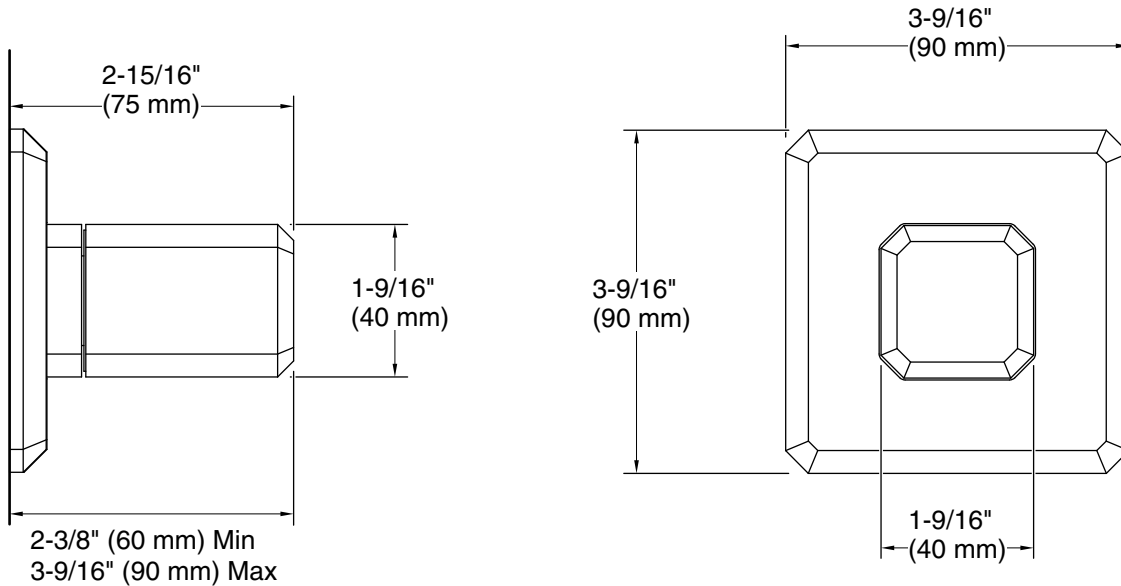

P32938-00 Modern Square Showerhead with Arm

P32936-00 Modern Square 11" Raindome

Codes/Standards

ASME A112.18.1/CSA B125.1

KALLISTA® Five-Year Limited Warranty

See website for detailed warranty information.

Technical Information

All product dimensions are nominal.

Drain included: No

Notes

Install this product according to the installation instructions.