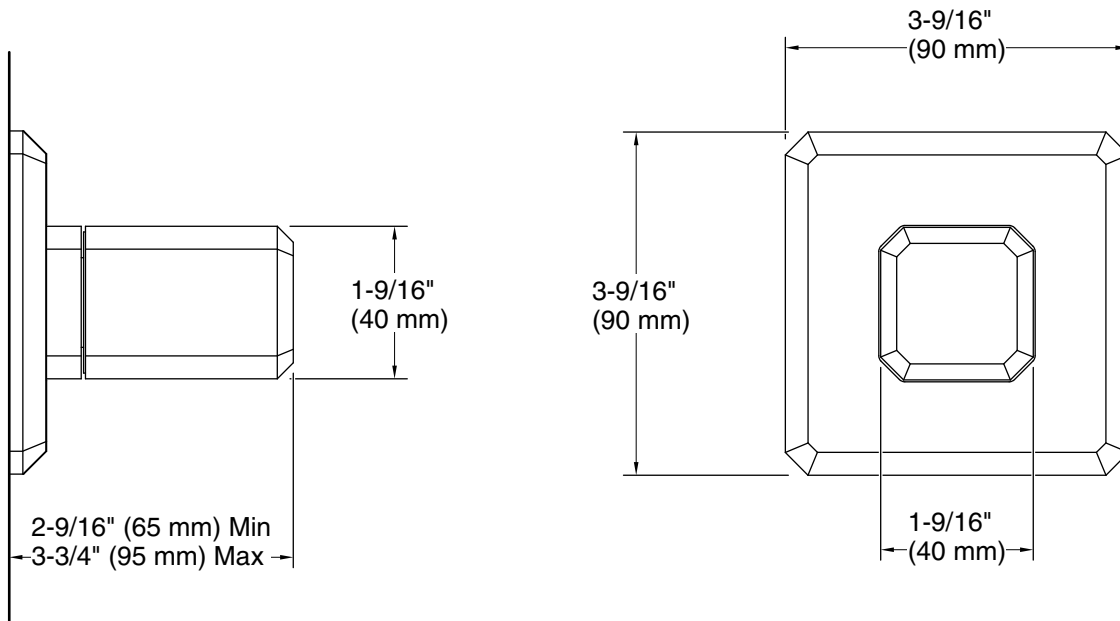

KALLISTA®

Bezel™ by CRISTINA Rubinetterie
Bezel™ Eco Transfer Trim
P33360-00

Technical Information
All product dimensions are nominal.

Notes
Install this product according to the installation instructions.