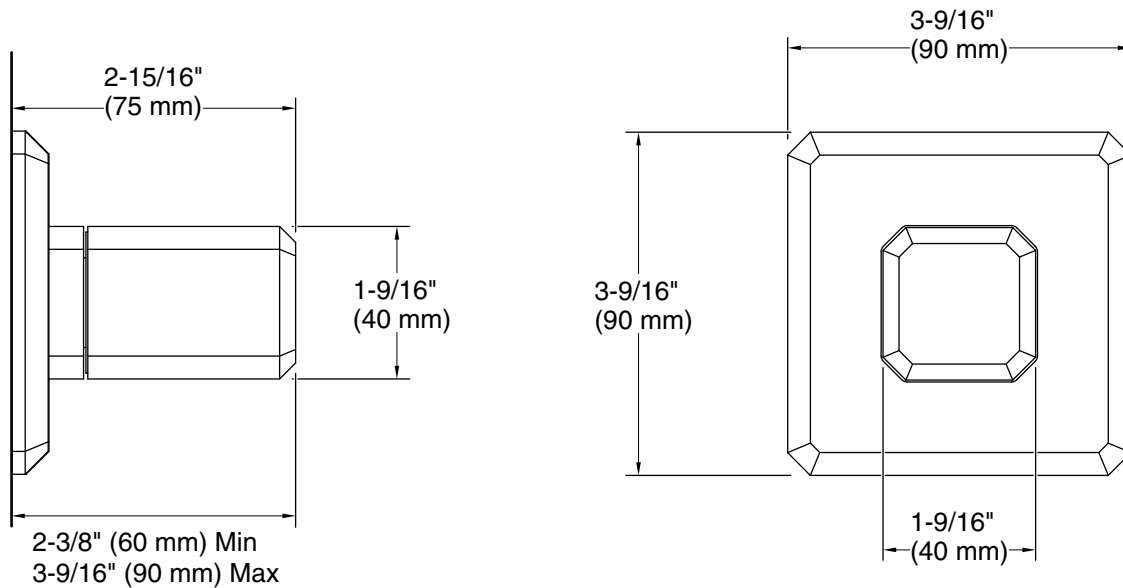

KALLISTA®

Bezel™ by CRISTINA Rubinetterie
Bezel™ Eco Transfer Trim, Guatemala Stone Handle
P33360-GTM

Technical Information

All product dimensions are nominal.

Drain included: No

Notes

Install this product according to the installation instructions.