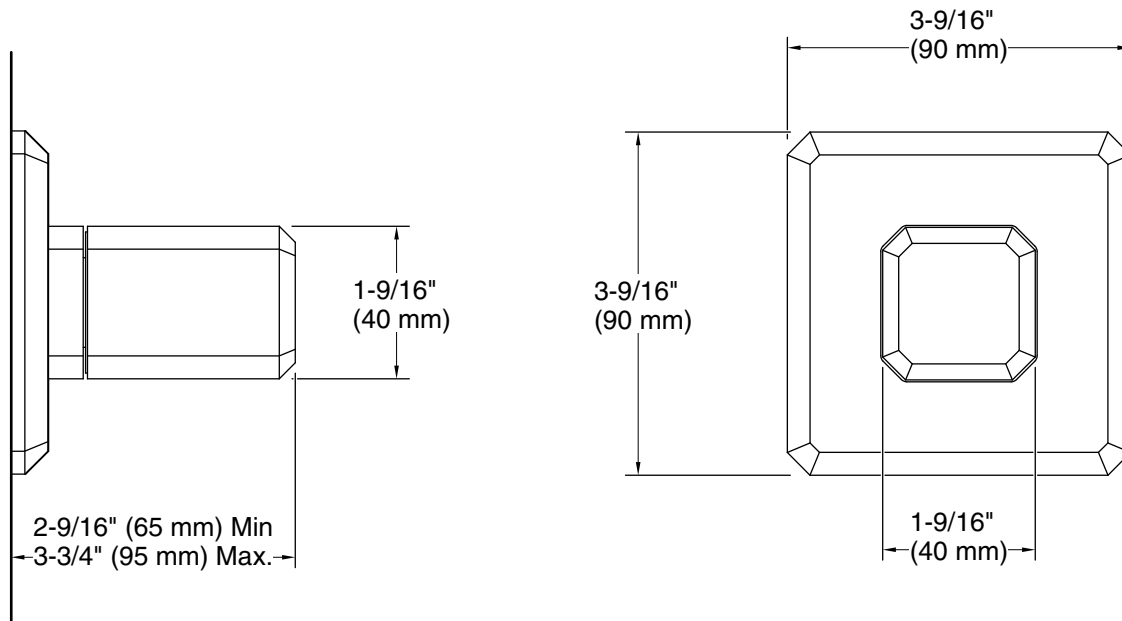

KALLISTA®

Bezel™ by CRISTINA Rubinetterie
Bezel™ Eco Transfer Trim, Guatemala Stone Handle
P33360-GTM

Technical Information

All product dimensions are nominal.

Notes

Install this product according to the installation instructions.