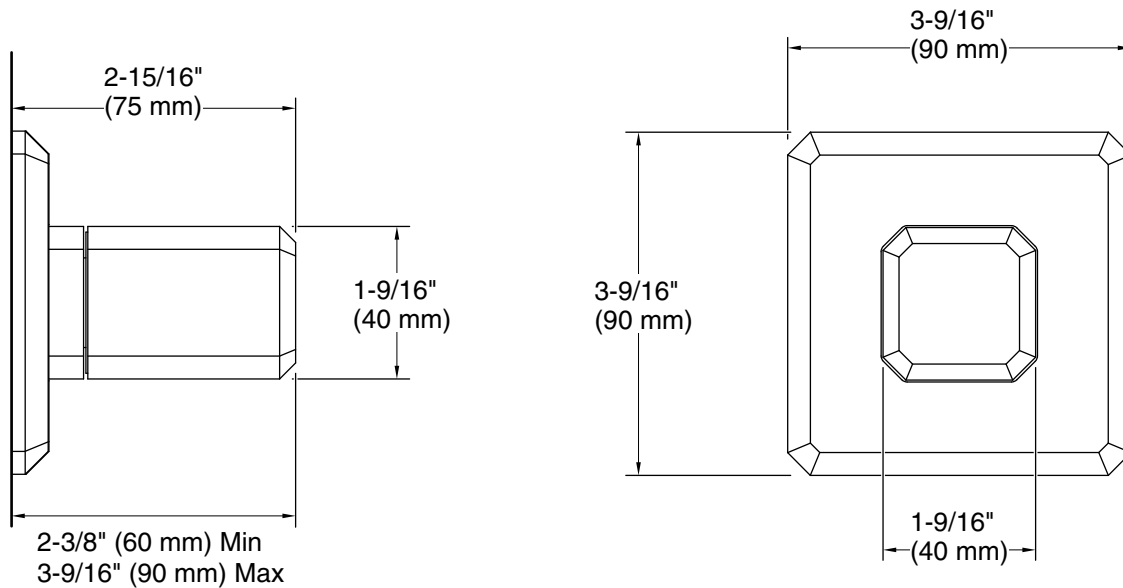

KALLISTA®

Bezel™ by CRISTINA Rubinetterie
Bezel™ Eco Transfer Trim, Nero Marquina Handle
P33360-NM

Technical Information

All product dimensions are nominal.

Drain included: No

Notes

Install this product according to the installation instructions.