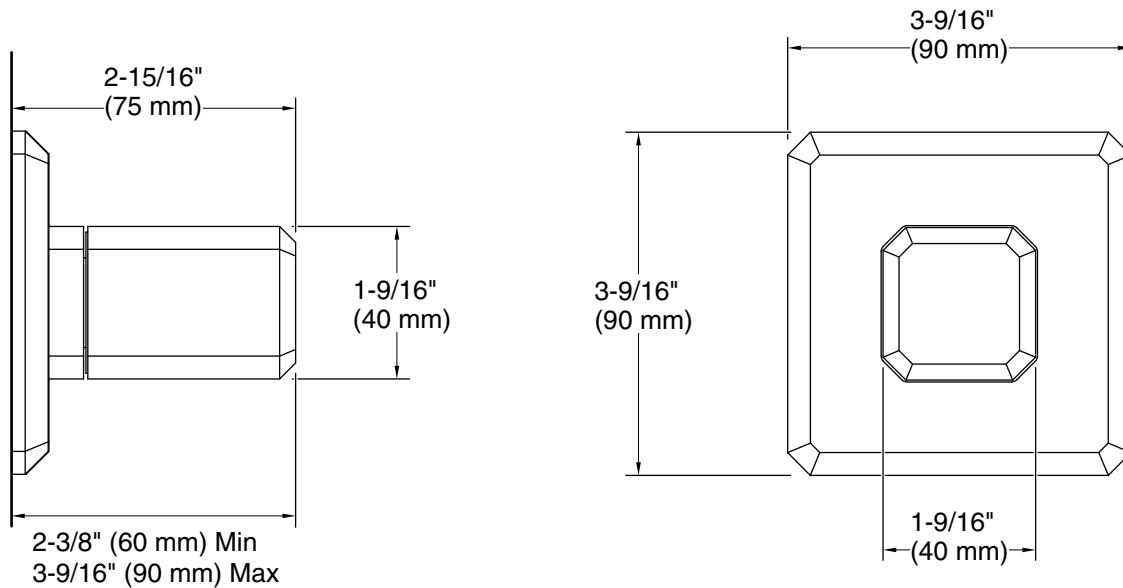

KALLISTA®

Bezel™ by CRISTINA Rubinetterie
Bezel™ Eco Transfer Trim, White Carrara Handle
P33360-WC

Technical Information

All product dimensions are nominal.

Drain included: No

Notes

Install this product according to the installation instructions.