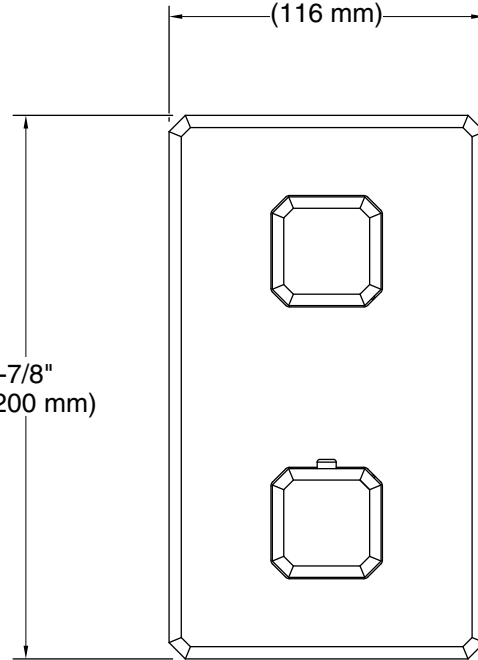

Kallista reserves the right to make revisions without notice to product specifications.

For the most current Specification Sheet, go to www.kallista.com.

1-30-2025 00:12 - US/CA

KALLISTA®

Bezel™ by CRISTINA Rubinetterie
Bezel™ Stacked 1-Outlet Thermostatic Trim
P33363-00

2-3/4" (70 mm) Min
4" (102 mm) Max

4-9/16"
(116 mm)

7-7/8"
(200 mm)

Technical Information

All product dimensions are nominal.

Drain included: No

Notes

Install this product according to the installation instructions.