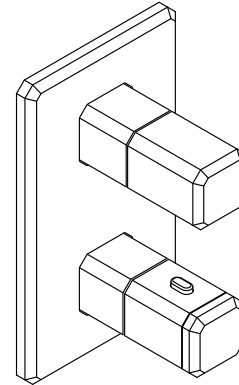

KALLISTA®

Bezel™ by CRISTINA Rubinetterie Bezel™ Stacked 1-Outlet Thermostatic Trim P33363-00

Features

- High-quality solid-brass construction for durability and reliability
- Faceted knob handle design with precision alignment
- Thermostatic and diverting functions on one trim plate
- Button activation required for temperatures between 100° – 107°F (37.7° – 41.6°C)
- Precise temperature setting capability
- Required rough-in sold separately

Required Products/Accessories

For wall-mount installation

P32999-00 Stacked Thermostatic Shower Trim Rough In

Recommended Products/Accessories

P32938-00 Modern Square Showerhead with Arm

P32743-00 Bezel™ 24" Towel Bar

P32746-00 Bezel™ Toilet Paper Holder

P32745-00 Bezel™ Robe Hook

Codes/Standards

ASME A112.18.1/CSA B125.1

KALLISTA® Five-Year Limited Warranty

See website for detailed warranty information.

Available Colors/Finishes

Color tiles intended for reference only.

Color	Code	Description
	CP	Polished Chrome
	BLH	Blush Brass
	2MB	Brushed Moderne Brass
	BN	Brushed Nickel
	BGP	Brushed Graphite
	PGP	Polished Graphite

1-888-4-KALLISTA (1-888-452-5547)

Kallista reserves the right to make revisions without notice to product specifications.

For the most current Specification Sheet, go to www.kallista.com.

1-30-2025 00:12 - US/CA