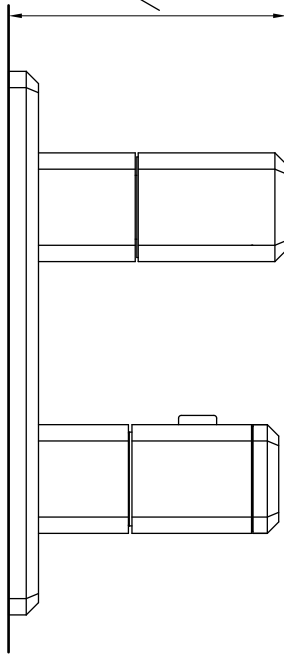

Kallista reserves the right to make revisions without notice to product specifications.

For the most current Specification Sheet, go to www.kallista.com.

1-30-2025 00:12 - US/CA

KALLISTA®

Bezel™ by CRISTINA Rubinetterie
Bezel™ Stacked 1-Outlet Thermostatic Trim
P33363-00

2-3/4" (70 mm) Min
4" (102 mm) Max

4-9/16"
(116 mm)

7-7/8"
(200 mm)

Technical Information

All product dimensions are nominal.

Drain included: No

Notes

Install this product according to the installation instructions.