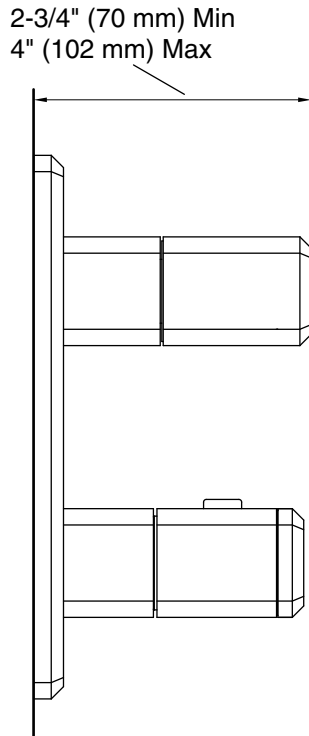

KALLISTA®

Bezel™ by CRISTINA Rubinetterie
Bezel™ Stacked 2-Outlet Thermostatic Trim
P33364-00

Technical Information
All product dimensions are nominal.

Notes
Install this product according to the installation instructions.