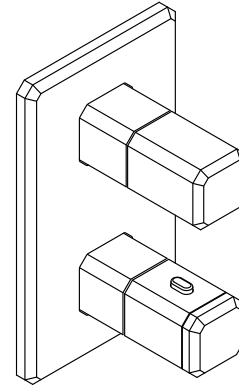

KALLISTA®

Bezel™ by CRISTINA Rubinetteria Bezel™ Stacked 2-Outlet Thermostatic Trim P33364-00

Features

- High-quality solid-brass construction for durability and reliability
- Faceted knob handle design with precision alignment
- Thermostatic and diverting functions on one trim plate
- Eco-friendly diverter easily switches water flow from one function to another
- Precise temperature setting capability
- Button activation required for temperatures between 100° – 107°F (37.7° – 41.6°C)
- High temperature limit button
- Required rough-in sold separately

Required Products/Accessories

For wall-mount installation

P32999-00 Stacked Thermostatic Shower Trim Rough In

Recommended Products/Accessories

P32938-00 Modern Square Showerhead with Arm

P33298-00 Modern Square 7" Raindome

P32965-00 Modern Square Handshower with Hose

P33385-00 Modern Square Wall Bracket with Integrated Supply

Codes/Standards

ASME A112.18.1/CSA B125.1

KALLISTA® Five-Year Limited Warranty

See website for detailed warranty information.

Available Colors/Finishes

Color tiles intended for reference only.

Color	Code	Description
	CP	Polished Chrome
	BLH	Blush Brass
	2MB	Brushed Moderne Brass
	BGP	Brushed Graphite
	BN	Brushed Nickel
	PGP	Polished Graphite

1-888-4-KALLISTA (1-888-452-5547)

Kallista reserves the right to make revisions without notice to product specifications.

For the most current Specification Sheet, go to www.kallista.com.

3-19-2025 20:57 - US/CA