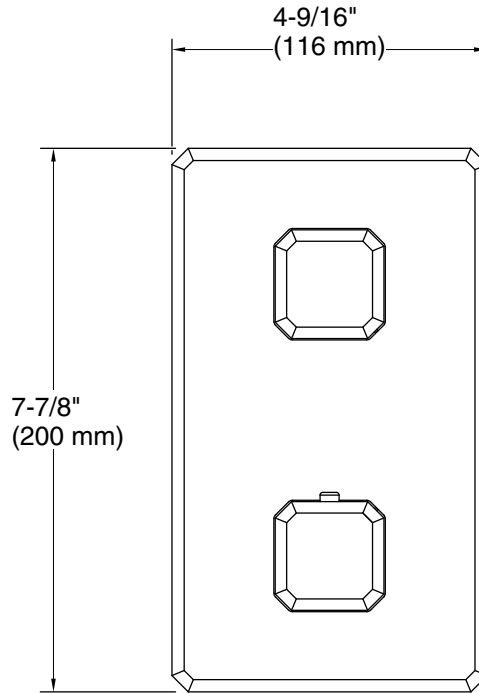

KALLISTA®

Bezel™ by CRISTINA Rubinetterie
Bezel™ Stacked 2-Outlet Thermostatic Trim
P33364-00

Technical Information
All product dimensions are nominal.

Notes
Install this product according to the installation instructions.