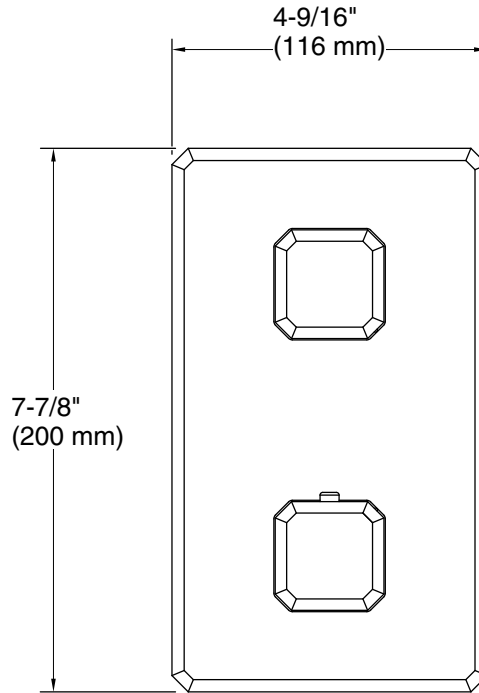

KALLISTA®

Bezel™ by CRISTINA Rubinetterie
Bezel™ Stacked 2-Outlet Thermostatic Trim
P33364-00

2-3/4" (70 mm) Min
4" (102 mm) Max

Technical Information

All product dimensions are nominal.

Drain included: No