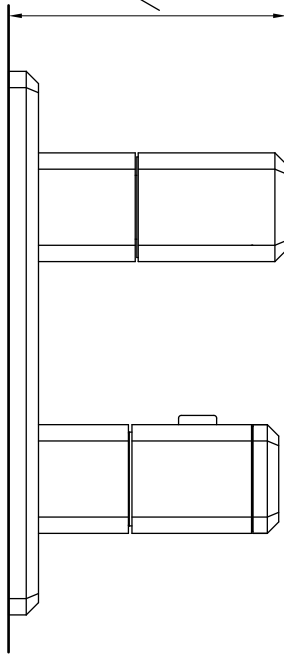

KALLISTA®

Bezel™ by CRISTINA Rubinetterie
Bezel™ Stacked 2-Outlet Thermostatic Trim
P33364-00

2-3/4" (70 mm) Min
4" (102 mm) Max

Technical Information

All product dimensions are nominal.

Drain included: No