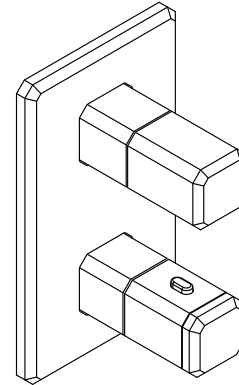

KALLISTA®

Bezel™ by CRISTINA Rubinetteria Bezel™ Stacked 3-Outlet Thermostatic Trim P33365-00

Features

- High-quality solid-brass construction for durability and reliability
- Faceted knob handle design with precision alignment
- Thermostatic and diverting functions on one trim plate
- Eco-friendly diverter easily switches water flow from one function to another
- High temperature limit button
- Button activation required for temperatures between 100° – 107°F (37.7° – 41.6°C)
- Precise temperature setting capability
- Required rough-in sold separately

Required Products/Accessories

For wall-mount installation

P32999-00 Stacked Thermostatic Shower Trim Rough In

Recommended Products/Accessories

P32938-00 Modern Square Showerhead with Arm

P33298-00 Modern Square 7" Raindome

P32965-00 Modern Square Handshower with Hose

P33385-00 Modern Square Wall Bracket with Integrated Supply

Codes/Standards

ASME A112.18.1/CSA B125.1

KALLISTA® Five-Year Limited Warranty

See website for detailed warranty information.

Available Colors/Finishes

Color tiles intended for reference only.

Color	Code	Description
	CP	Polished Chrome
	BLH	Blush Brass
	BN	Brushed Nickel
	BGP	Brushed Graphite
	2MB	Brushed Moderne Brass
	PGP	Polished Graphite

1-888-4-KALLISTA (1-888-452-5547)

Kallista reserves the right to make revisions without notice to product specifications.

For the most current Specification Sheet, go to www.kallista.com.

1-30-2025 12:25 - US/CA