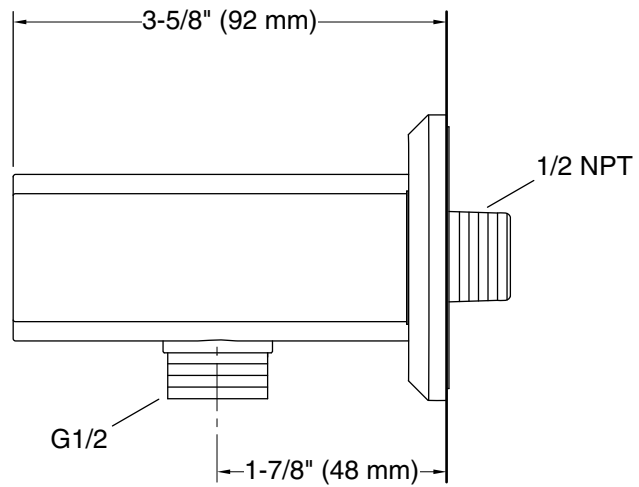

KALLISTA

Foundations by KALLISTA
Modern Square Wall Bracket with Integrated
Supply
P33385-00

Technical Information
All product dimensions are nominal.

Notes
Install this product according to the
installation instructions.