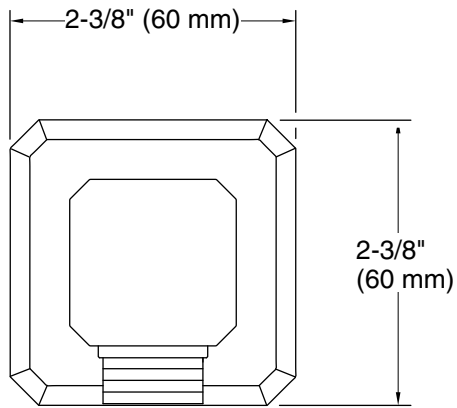

KALLISTA

Foundations by KALLISTA
Modern Square Wall Bracket with Integrated
Supply
P33385-00

Technical Information

All product dimensions are nominal.

Drain included: No

Notes

Install this product according to the installation instructions.