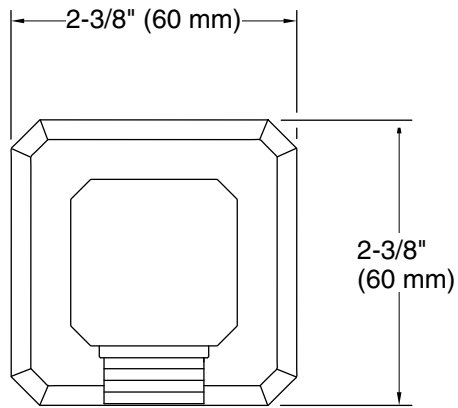

KALLISTA

Foundations by KALLISTA
Modern Square Wall Bracket with Integrated
Supply
P33385-00

Technical Information
All product dimensions are nominal.

Notes
Install this product according to the
installation instructions.