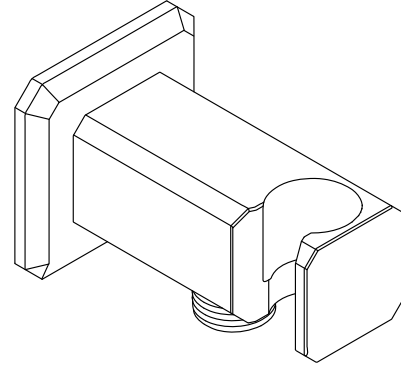

KALLISTA®

Foundations by KALLISTA Modern Square Wall Bracket with Integrated Supply P33385-00

Features

- High-quality solid-brass construction for durability and reliability
- Integrated supply and holder
- 1/2" NPT connection
- For use with a handshower (sold separately)

Recommended Products/Accessories

P32965-00 Modern Square Handshower with Hose

Codes/Standards

ASME A112.18.1/CSA B125.1

KALLISTA® Five-Year Limited Warranty

See website for detailed warranty information.

Available Colors/Finishes

Color tiles intended for reference only.

Color	Code	Description
	CP	Polished Chrome
	BL	Matte Black
	BLH	Blush Brass
	PGP	Polished Graphite
	BN	Brushed Nickel
	BGP	Brushed Graphite
	2MB	Brushed Moderne Brass