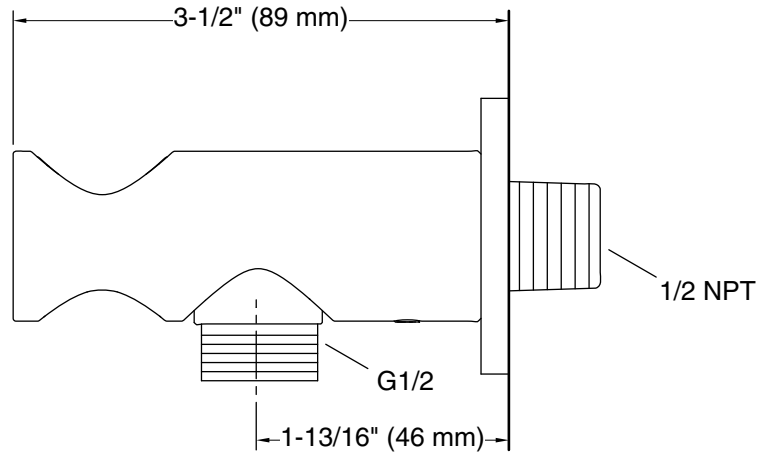

Technical Information

All product dimensions are nominal.

Drain included: No

Notes

Install this product according to the installation instructions.