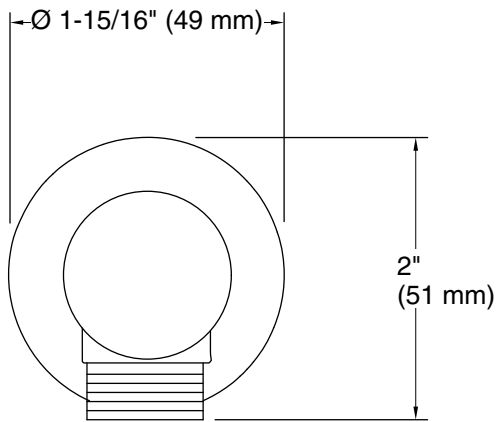

## Features

- High-quality solid-brass construction for durability and reliability
- Integrated supply and holder
- 1/2" NPT connection
- For use with a handshower (sold separately)

## Technical Information

All product dimensions are nominal.

Drain included: No