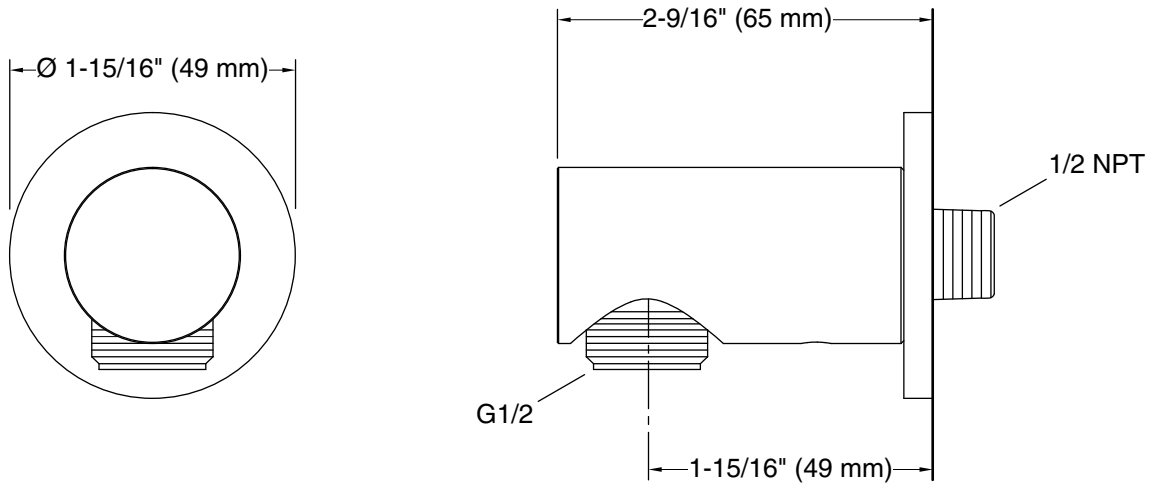

Features

- High-quality solid-brass construction for durability and reliability
- For use with a handshower (sold separately)
- 1/2" NPT connection

Recommended Products/Accessories

- P32964-00 Modern Round Handshower with Hose
- P33390-00 Modern Round Slidebar

Technical Information

All product dimensions are nominal.

Drain included: No

Notes

Install this product according to the installation instructions.