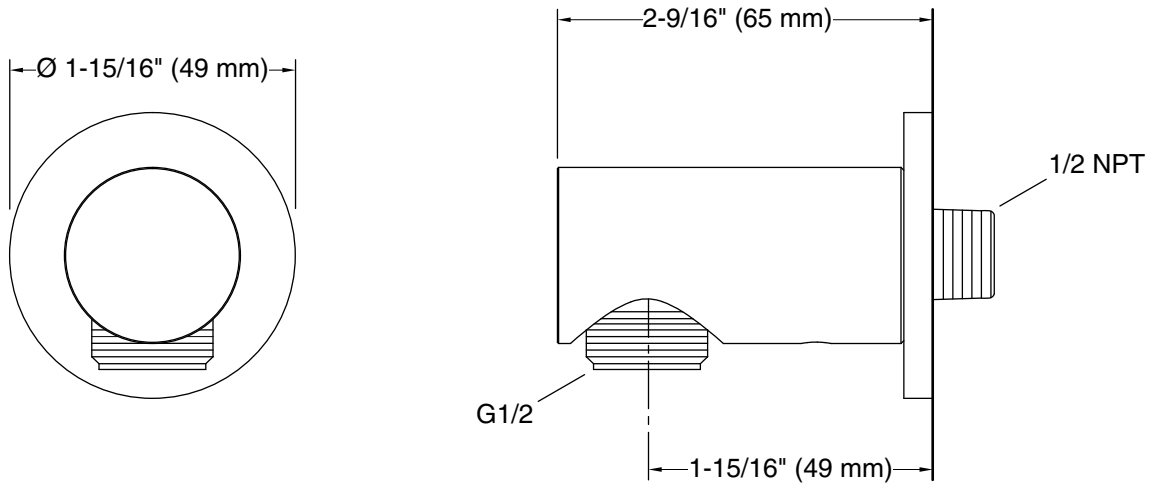

Features

- High-quality solid-brass construction for durability and reliability
- For use with a handshower (sold separately)
- 1/2" NPT connection

Recommended Products/Accessories

- P32964-00 Modern Round Handshower with Hose
- P33390-00 Modern Round Slidebar

Technical Information

All product dimensions are nominal.

Notes

Install this product according to the installation instructions.