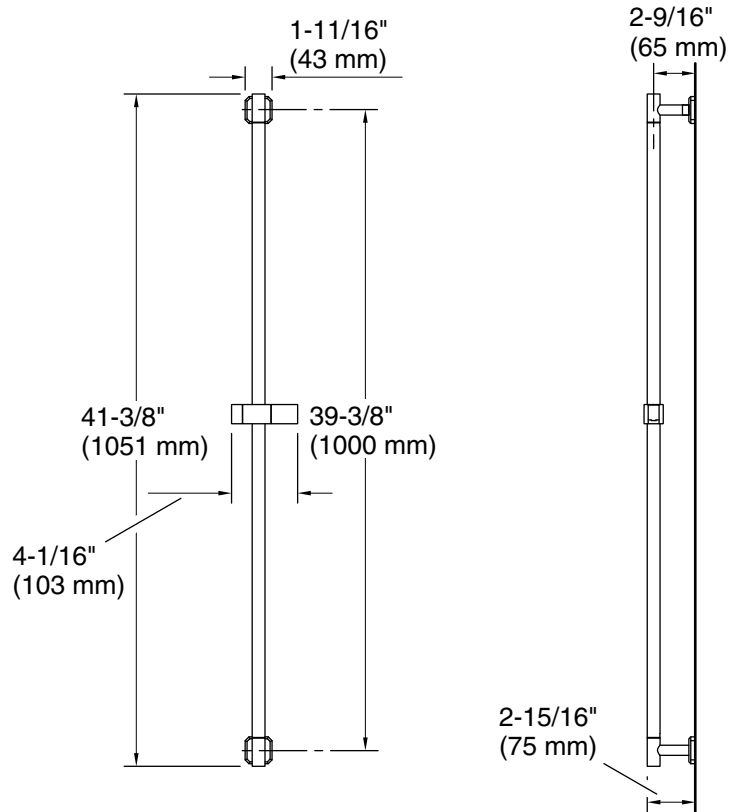

### Features

- High-quality solid-brass construction for durability and reliability
- Integrated handshower bracket
- 41-3/8" (1051 mm) total height
- Required handshower sold separately

## Technical Information

All product dimensions are nominal.

Drain included: No